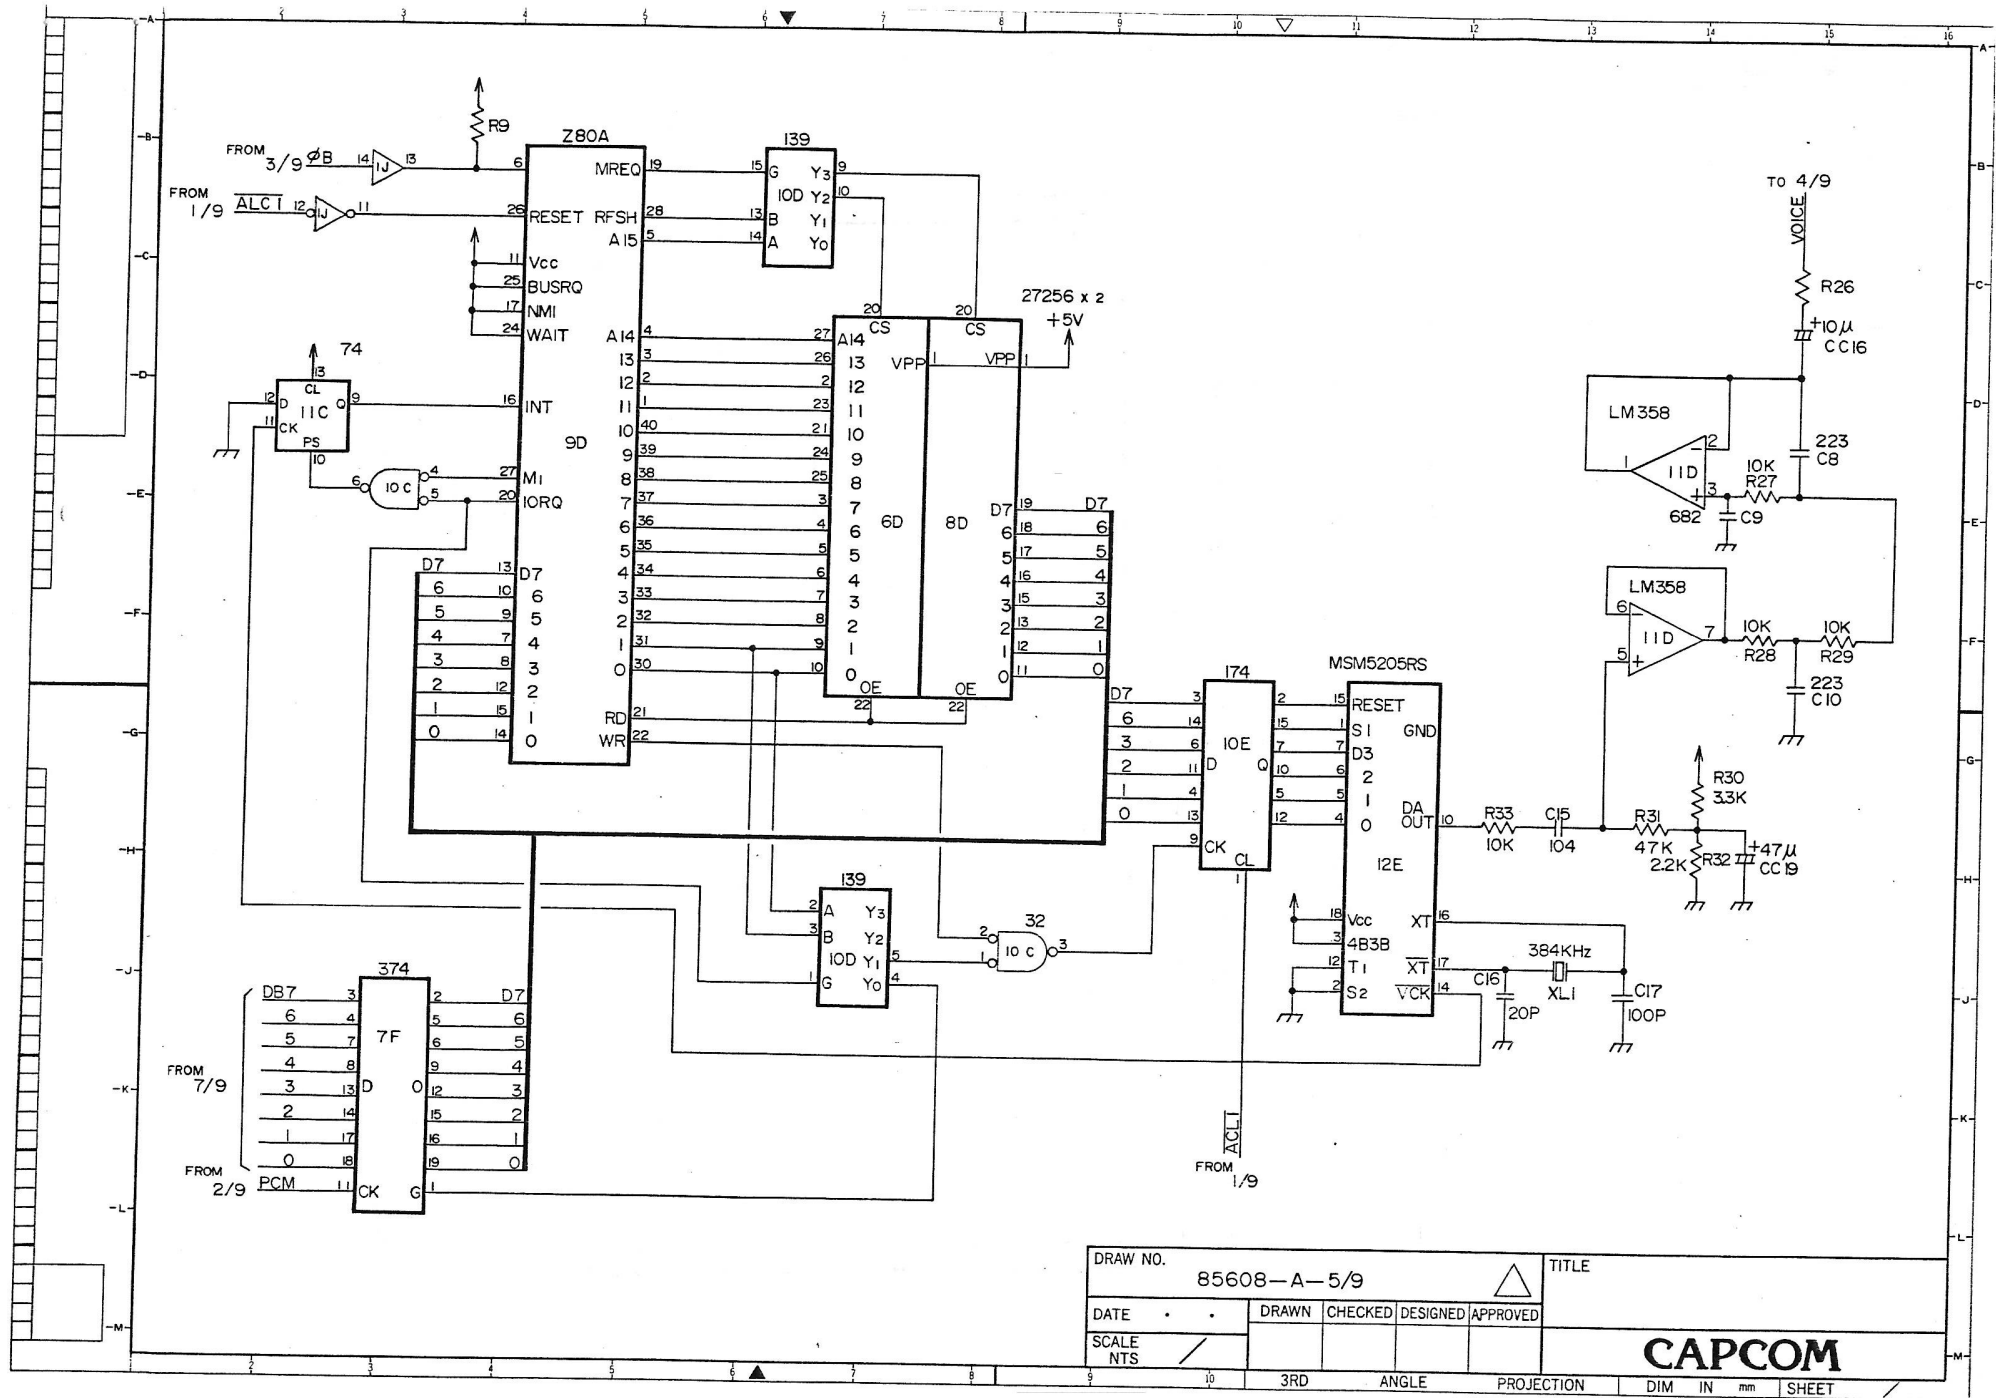

DRAW NO.		85608-A-5/9					TITLE	
DATE	DRAWN	CHECKED	DESIGNED	APPROVED				
SCALE	NTS							
3RD		ANGLE		PROJECTION		DIM IN mm SHEET		

CAPCOM