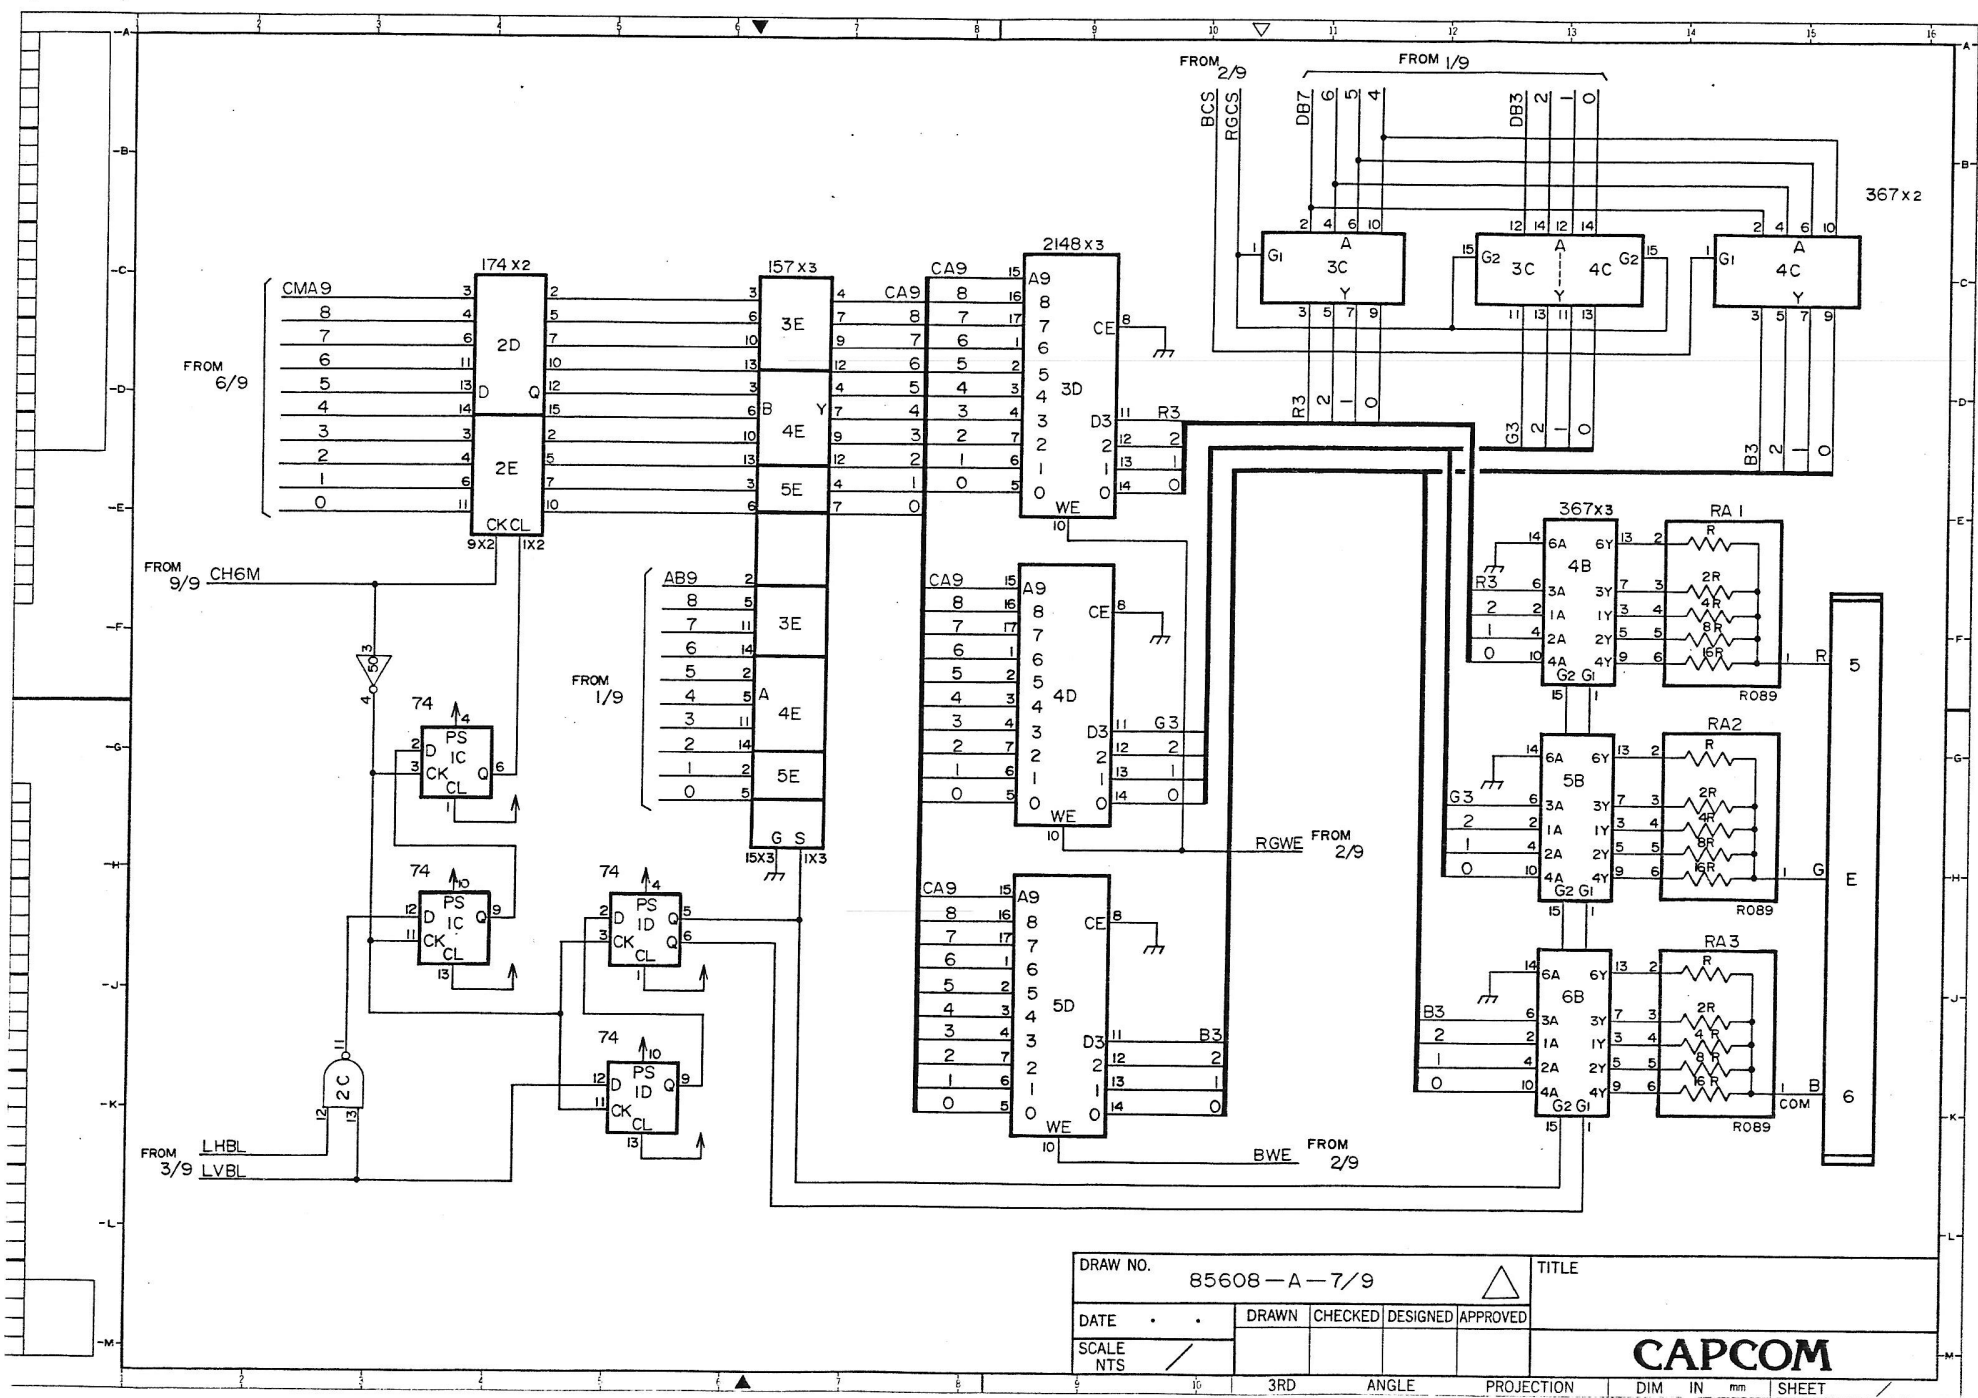

DRAW NO. 85608-A-7/9

TITLE

DATE	DRAWN	CHECKED	DESIGNED	APPROVED

SCALE				
NTS				

CAPCOM

3RD ANGLE PROJECTION DIM IN mm SHEET