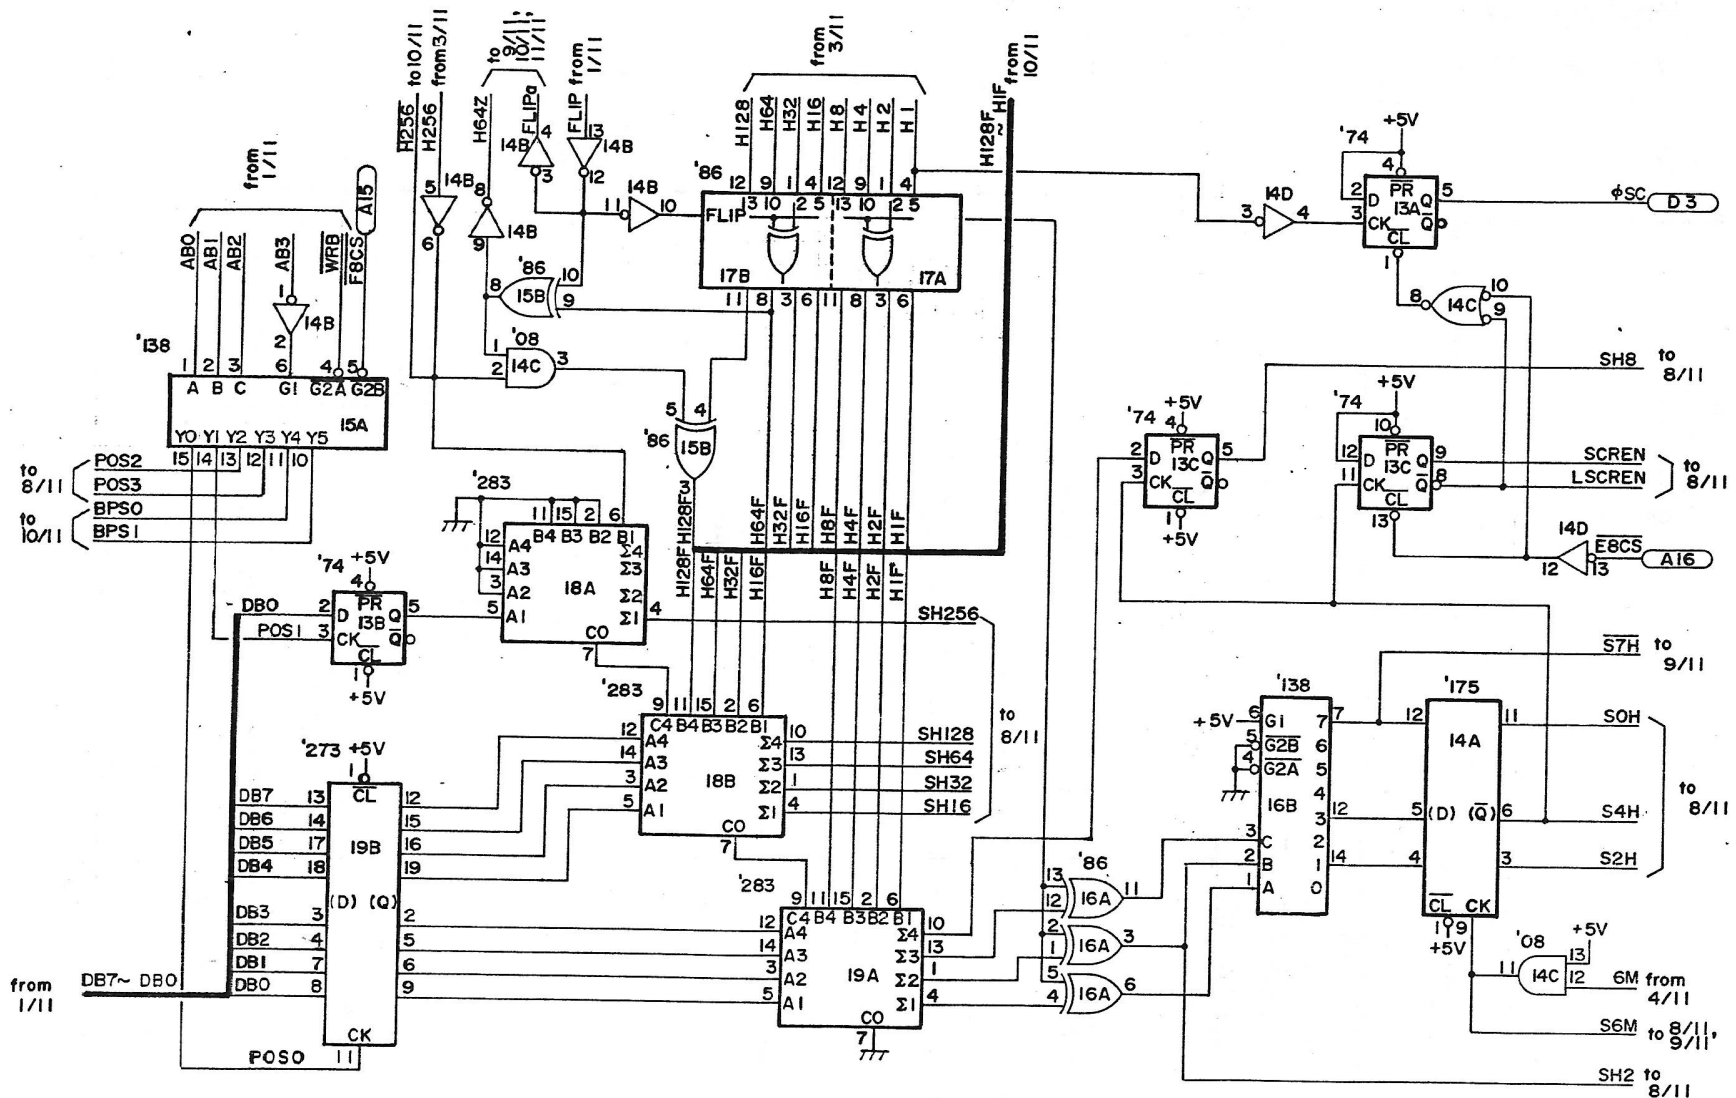

DRAW NO.		85608 - B - 7/11				TITLE		SCROLL H POSITION	
DATE	DRAWN	CHECKED	DESIGNED	APPROVED					
SCALE	CAPCOM								
NTS	3RD	ANGLE	PROJECTION	DIM	IN	mm	SHEET