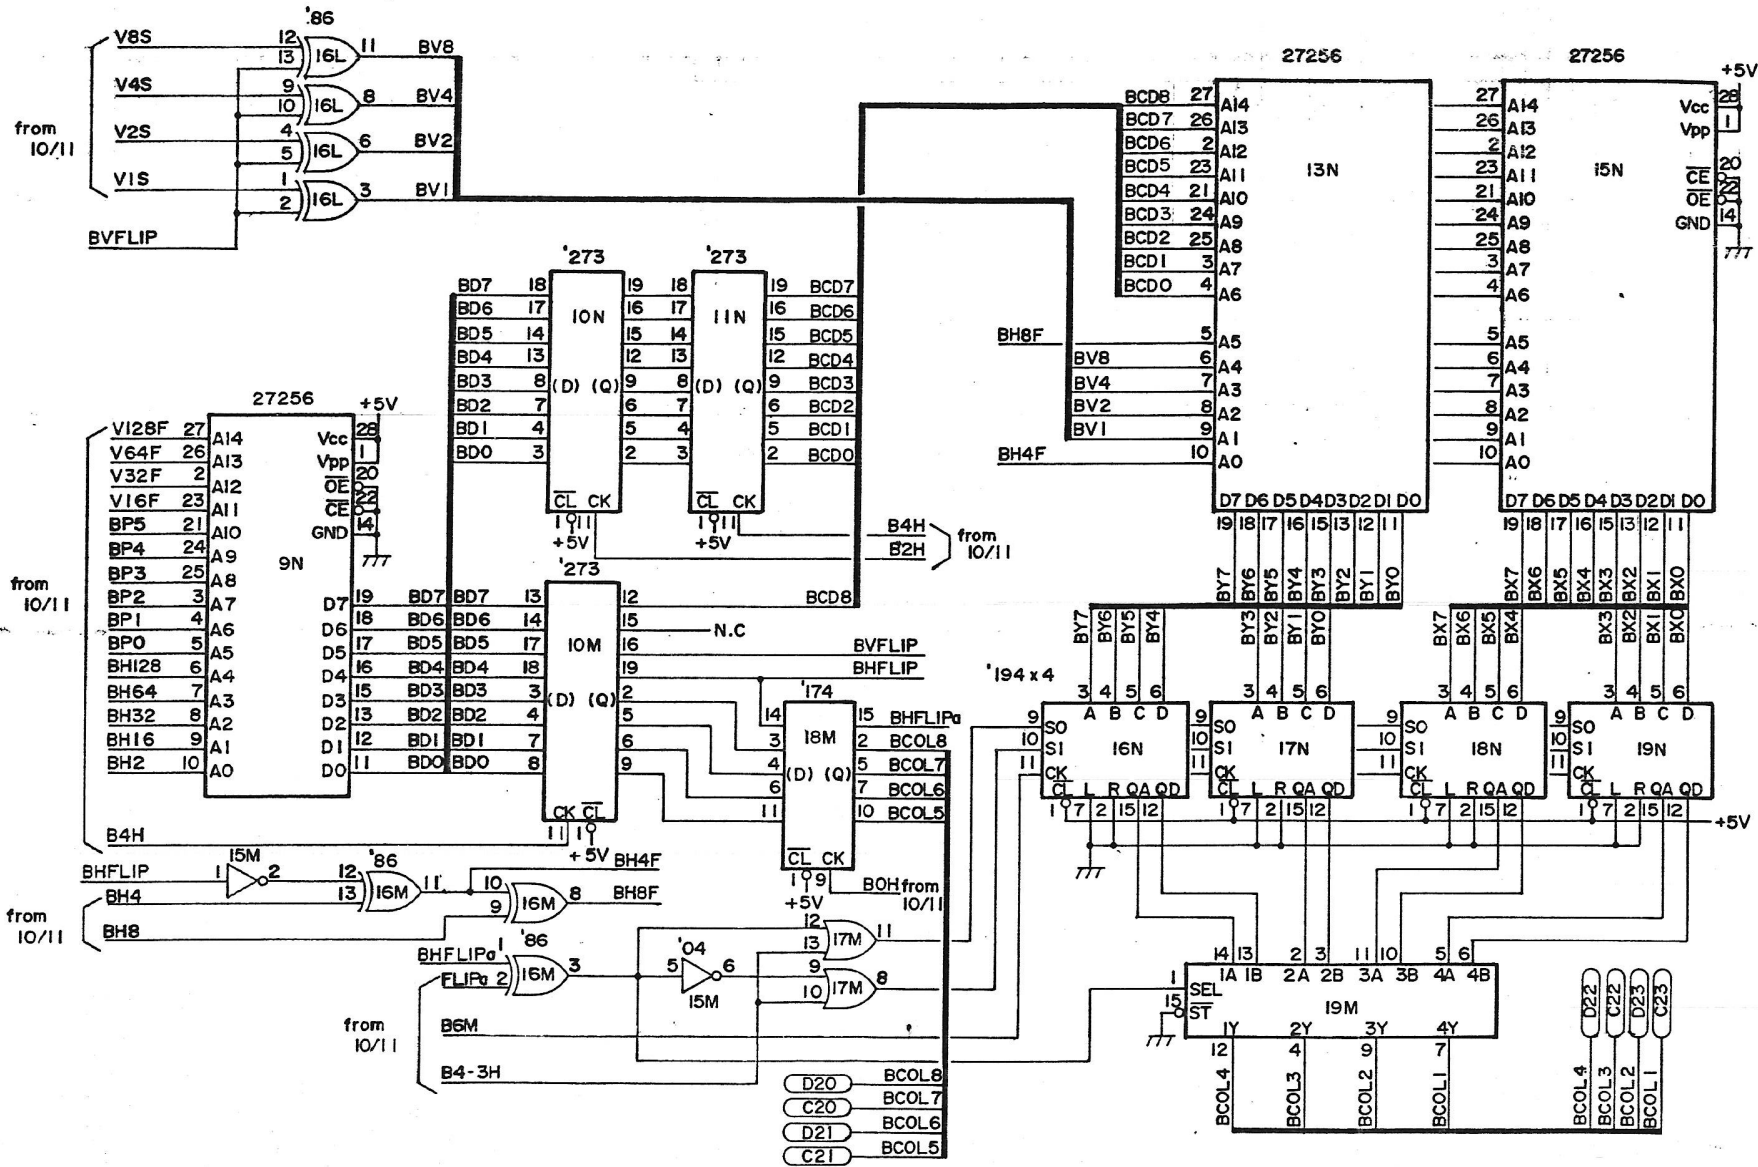

DRAW NO.		TITLE			
85608-B-10/11					
DATE	DRAWN	CHECKED	DESIGNED	APPROVED	
SCALE					
NTS					

CAPCOM

DRAW NO.		85608-B-11/11				TITLE	
DATE	DRAWN	CHECKED	DESIGNED	APPROVED			
SCALE	NTS						

CAPCOM