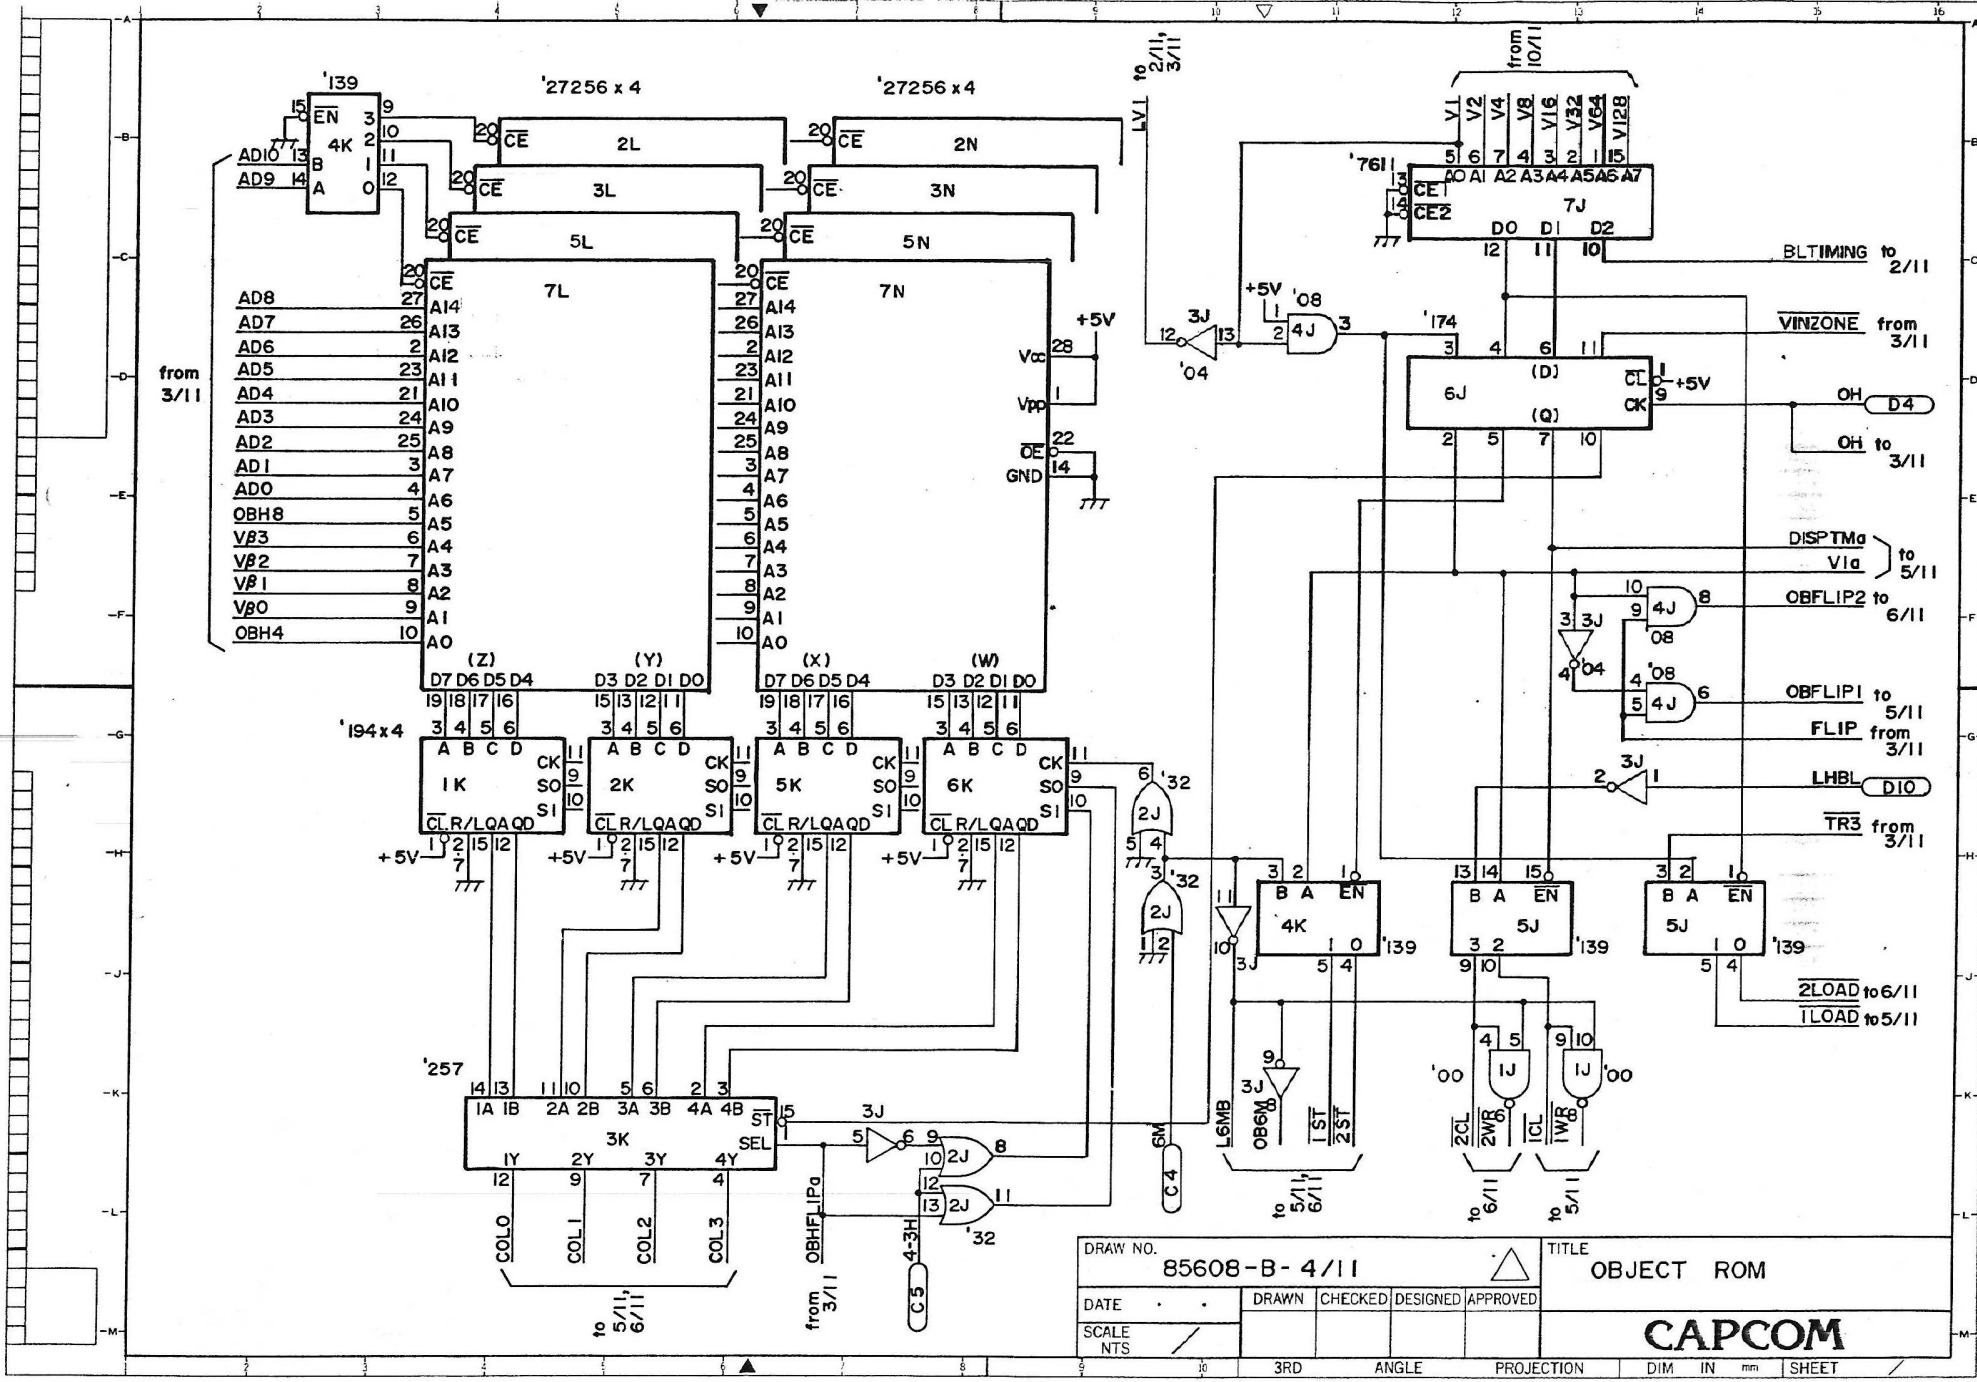

DRAW NO. 85608-B-4/11					TITLE OBJECT ROM	
DATE	DRAWN	CHECKED	DESIGNED	APPROVED		
SCALE NTS						
3RD ANGLE			PROJECTION	DIM IN mm	SHEET	

CAPCOM