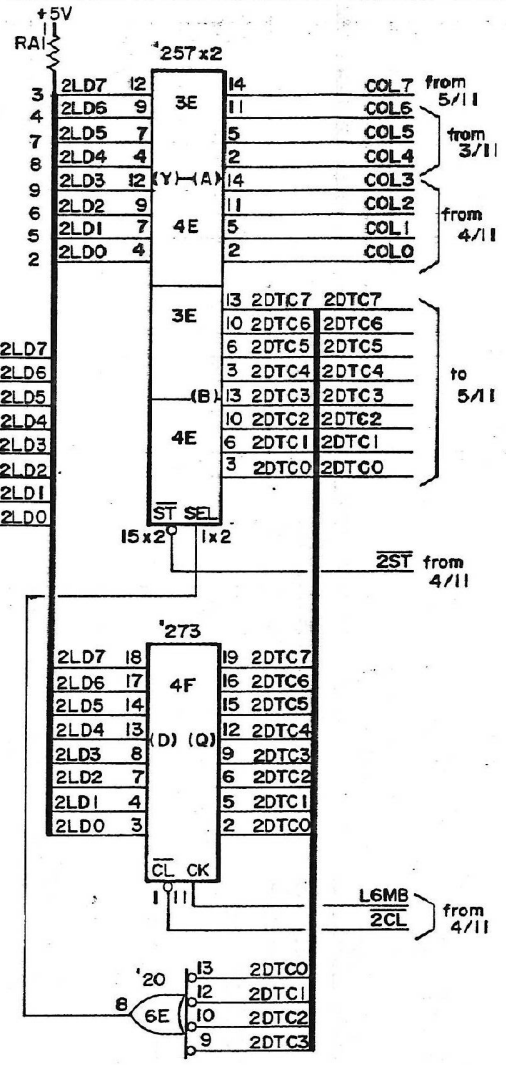

CAPCOM

DRAW NO. 85608-B-4/11					TITLE OBJECT ROM	
DATE	DRAWN	CHECKED	DESIGNED	APPROVED		
SCALE NTS						
3RD ANGLE			PROJECTION	DIM IN mm	SHEET	

CAPCOM

DRAW NO.		85608 - B - 5/11				TITLE	
DATE	DRAWN	CHECKED	DESIGNED	APPROVED	CAPCOM		
SCALE							
NTS					3RD	ANGLE	PROJECTION
					DIM	IN	mm
					SHEET		