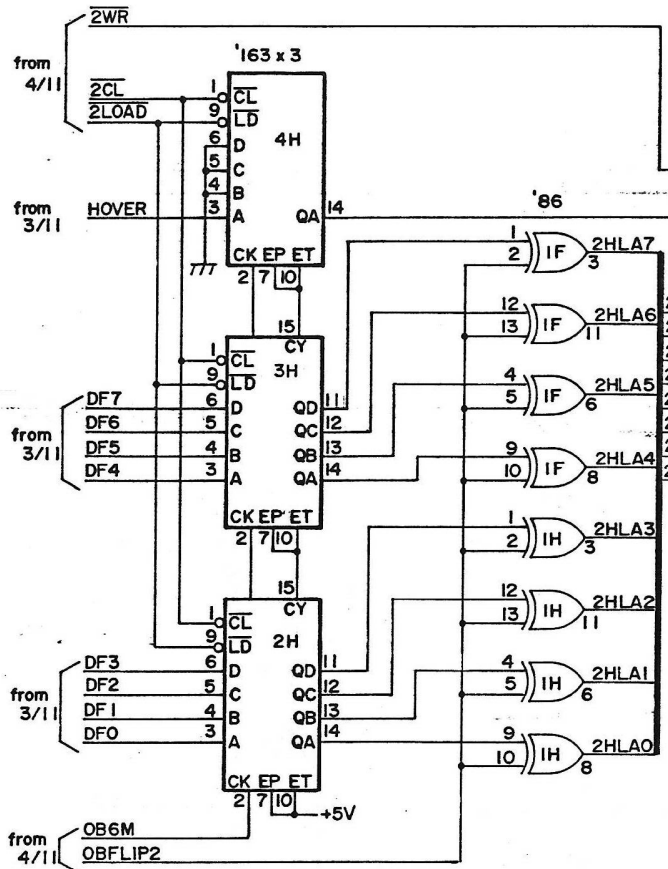

CAPCOM

DRAW NO. 85608-B-4/11					TITLE OBJECT ROM	
DATE	DRAWN	CHECKED	DESIGNED	APPROVED		
SCALE NTS						
3RD ANGLE			PROJECTION	DIM IN mm	SHEET	

CAPCOM

DRAW NO.		85608 - B - 5/11				TITLE	
DATE	DRAWN	CHECKED	DESIGNED	APPROVED	CAPCOM		
SCALE							
NTS					3RD	ANGLE	PROJECTION
					DIM	IN	mm
					SHEET		