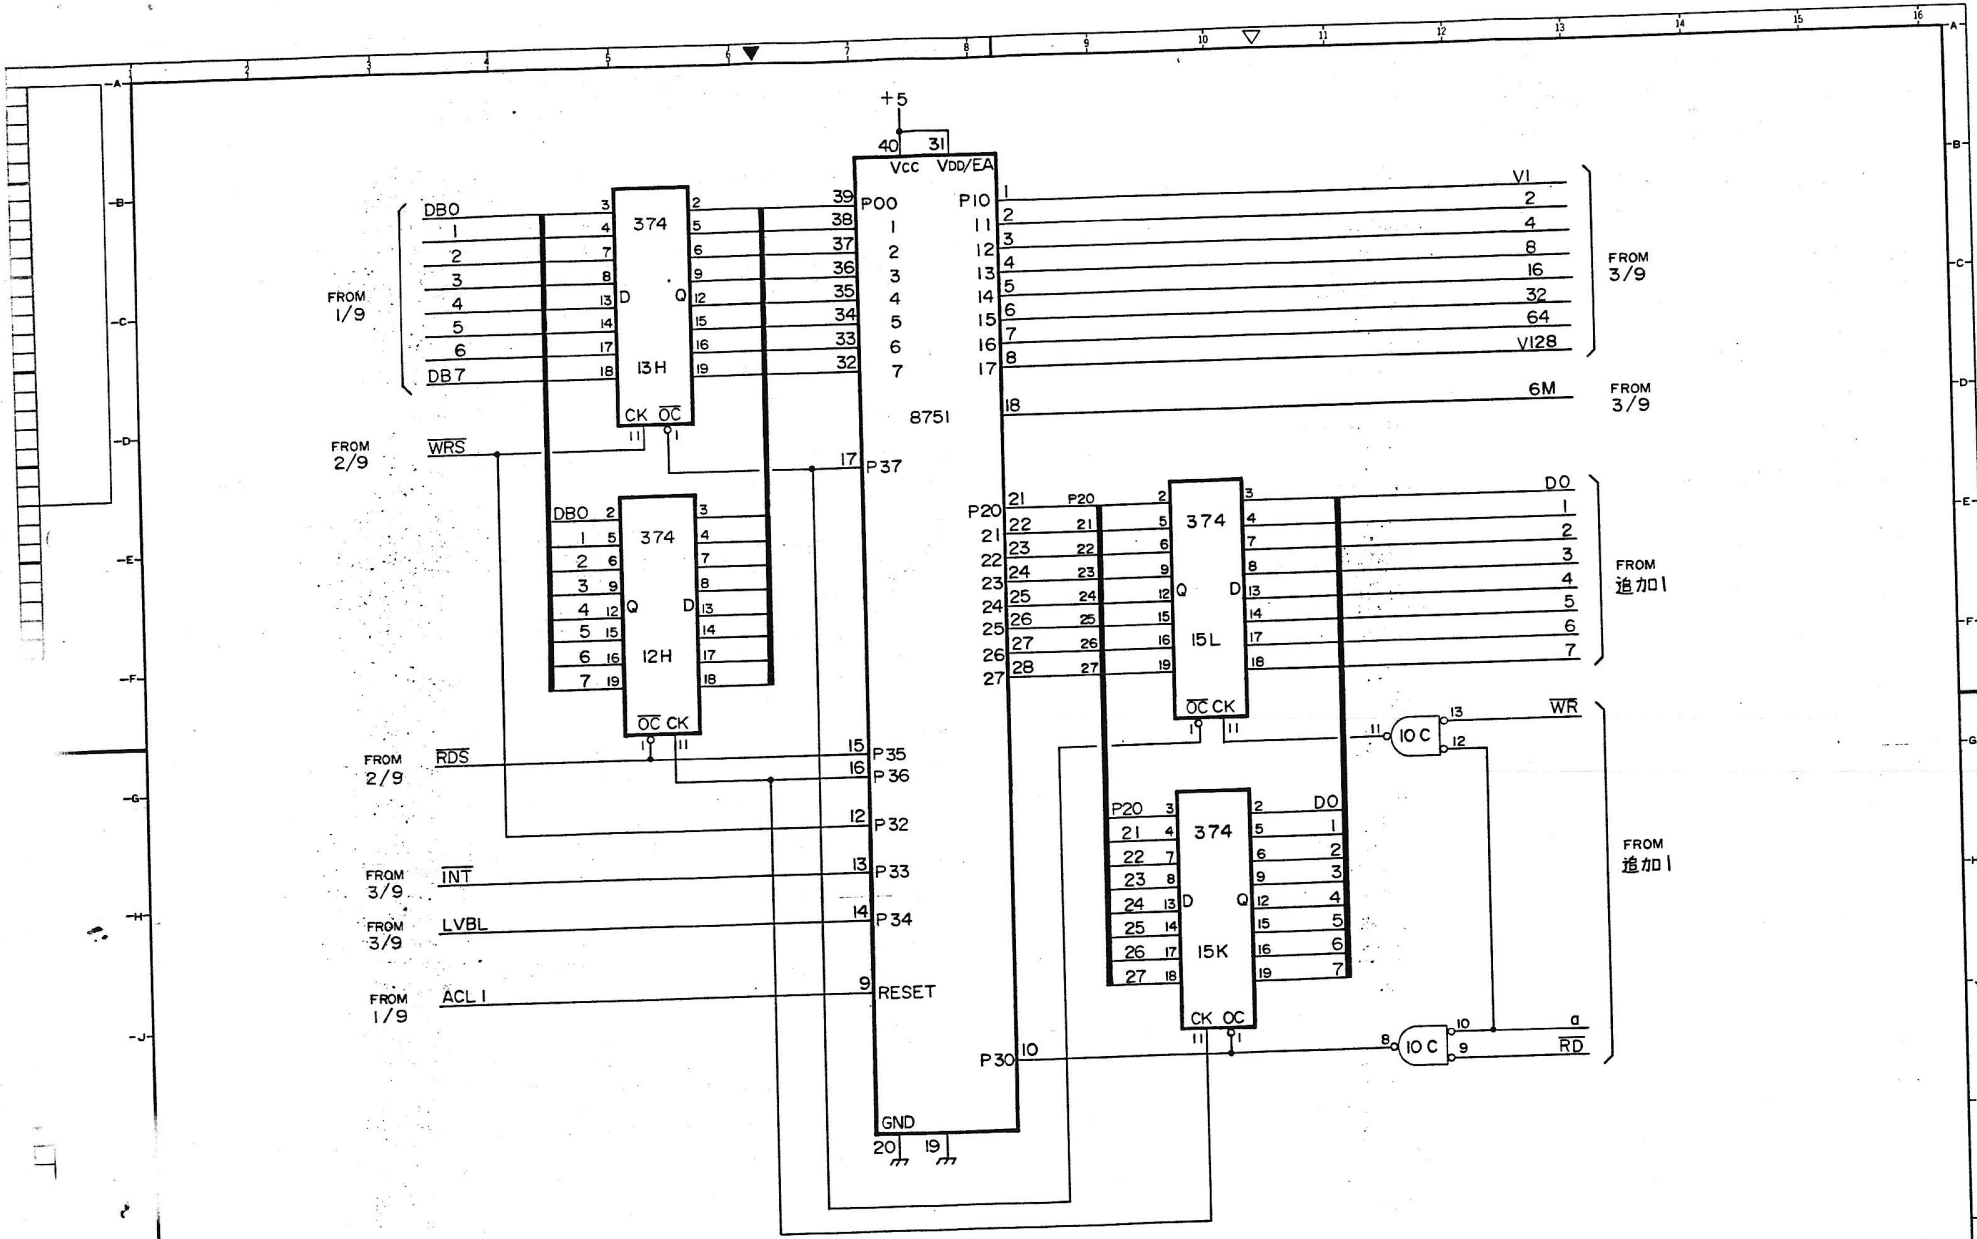

DRAW NO. 85608-A-追加1		TITLE	
DATE	DRAWN	CHECKED	DESIGNED APPROVED
SCALE	3RD ANGLE PROJECTION DIM IN mm SHEET		
NTS	CAPCOM