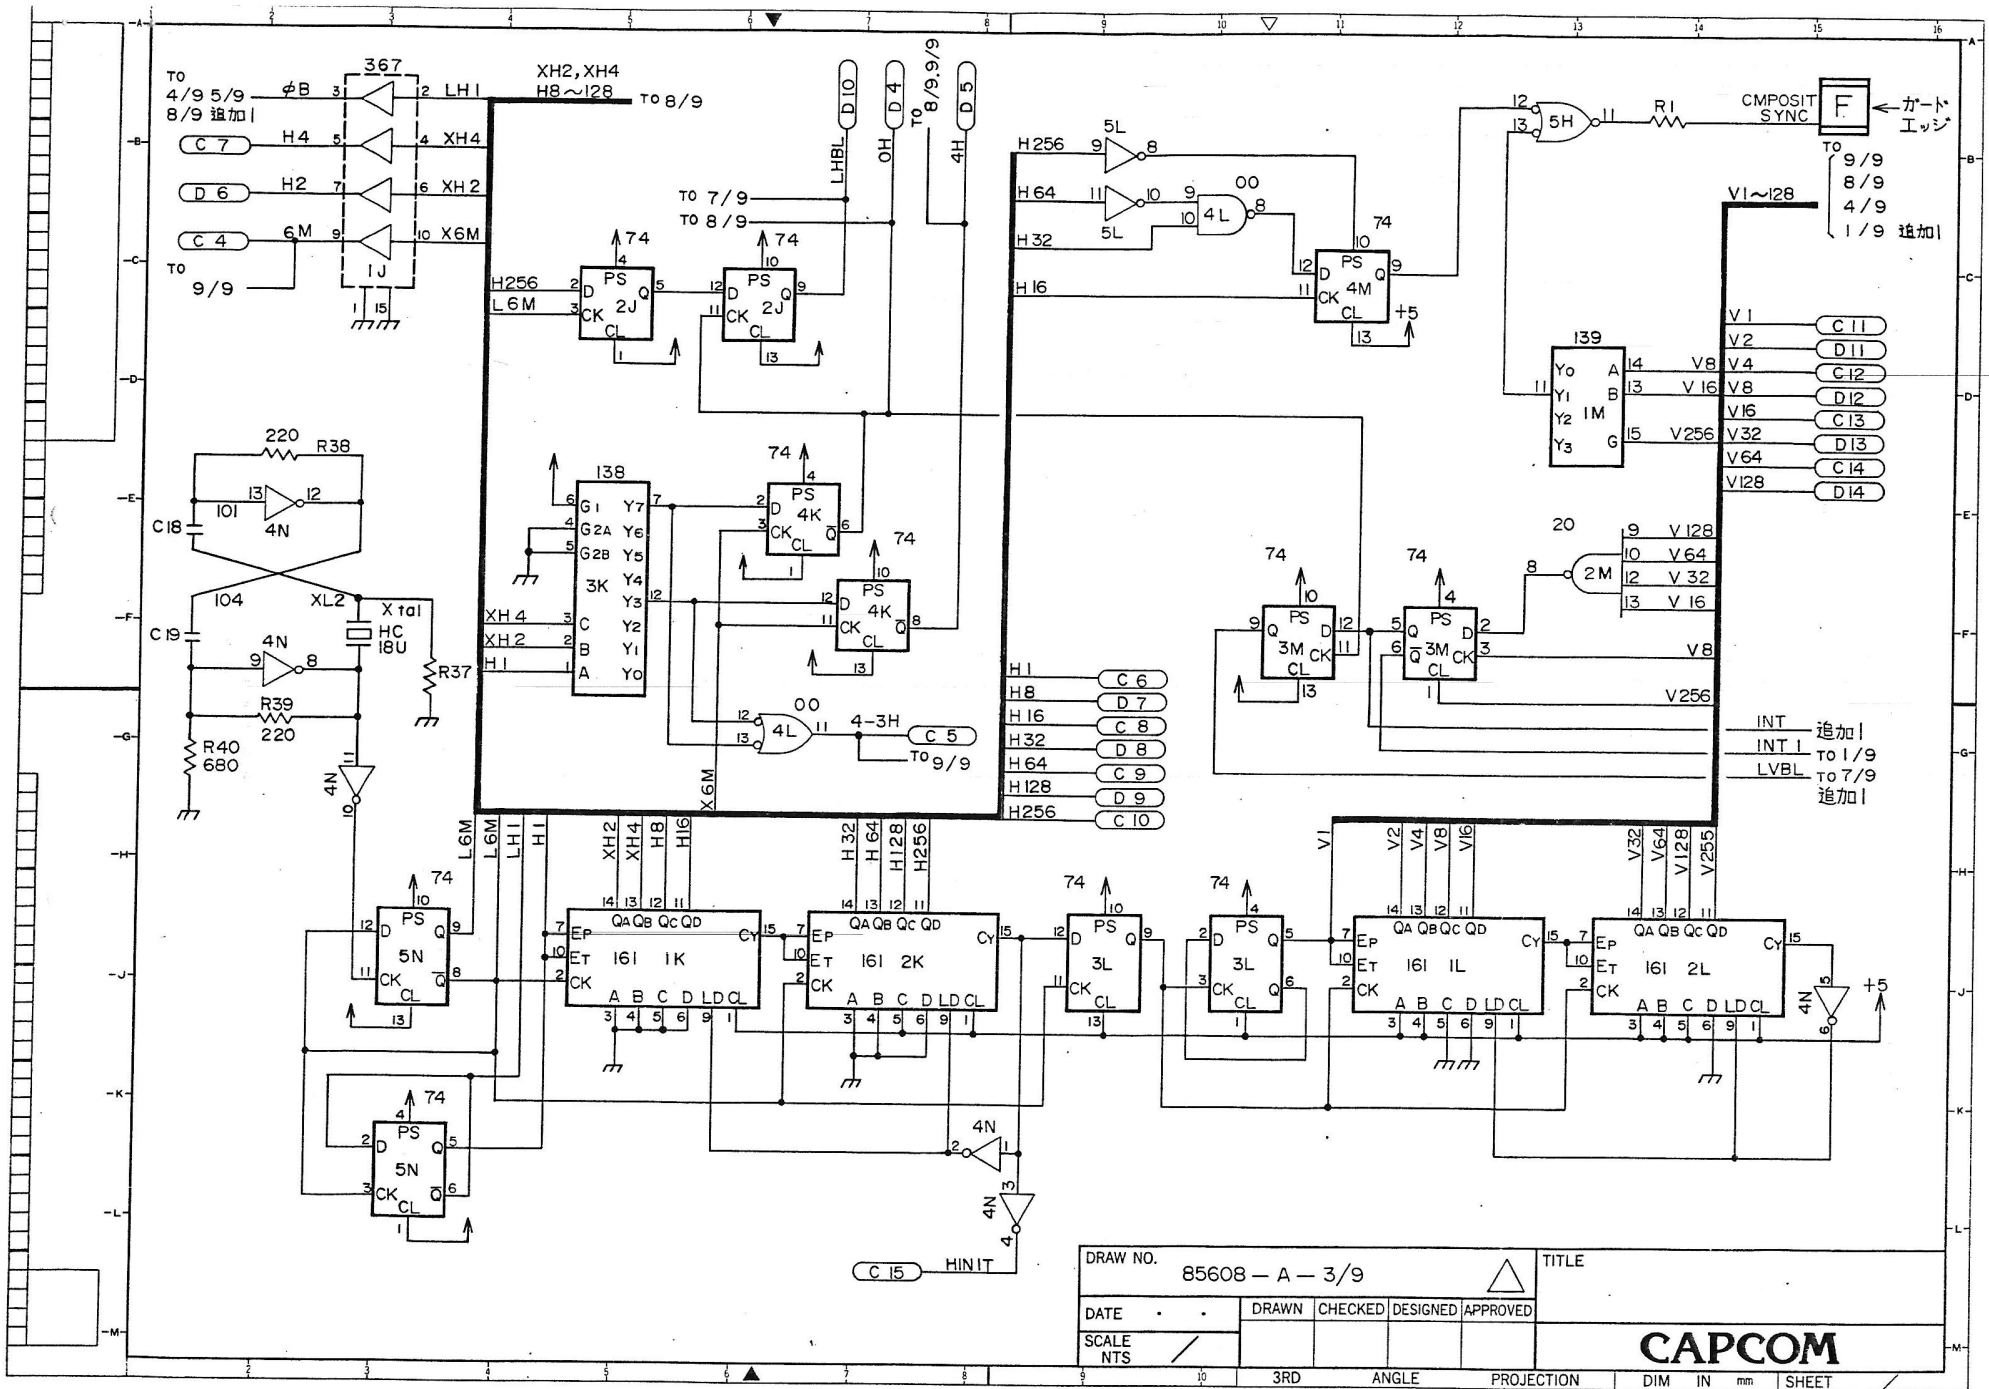

DRAW NO.		85608 - A - 3/9				TITLE	
DATE	DRAWN	CHECKED	DESIGNED	APPROVED			
SCALE	NTS		3RD ANGLE		PROJECTION		DIM IN mm SHEET

CAPCOM