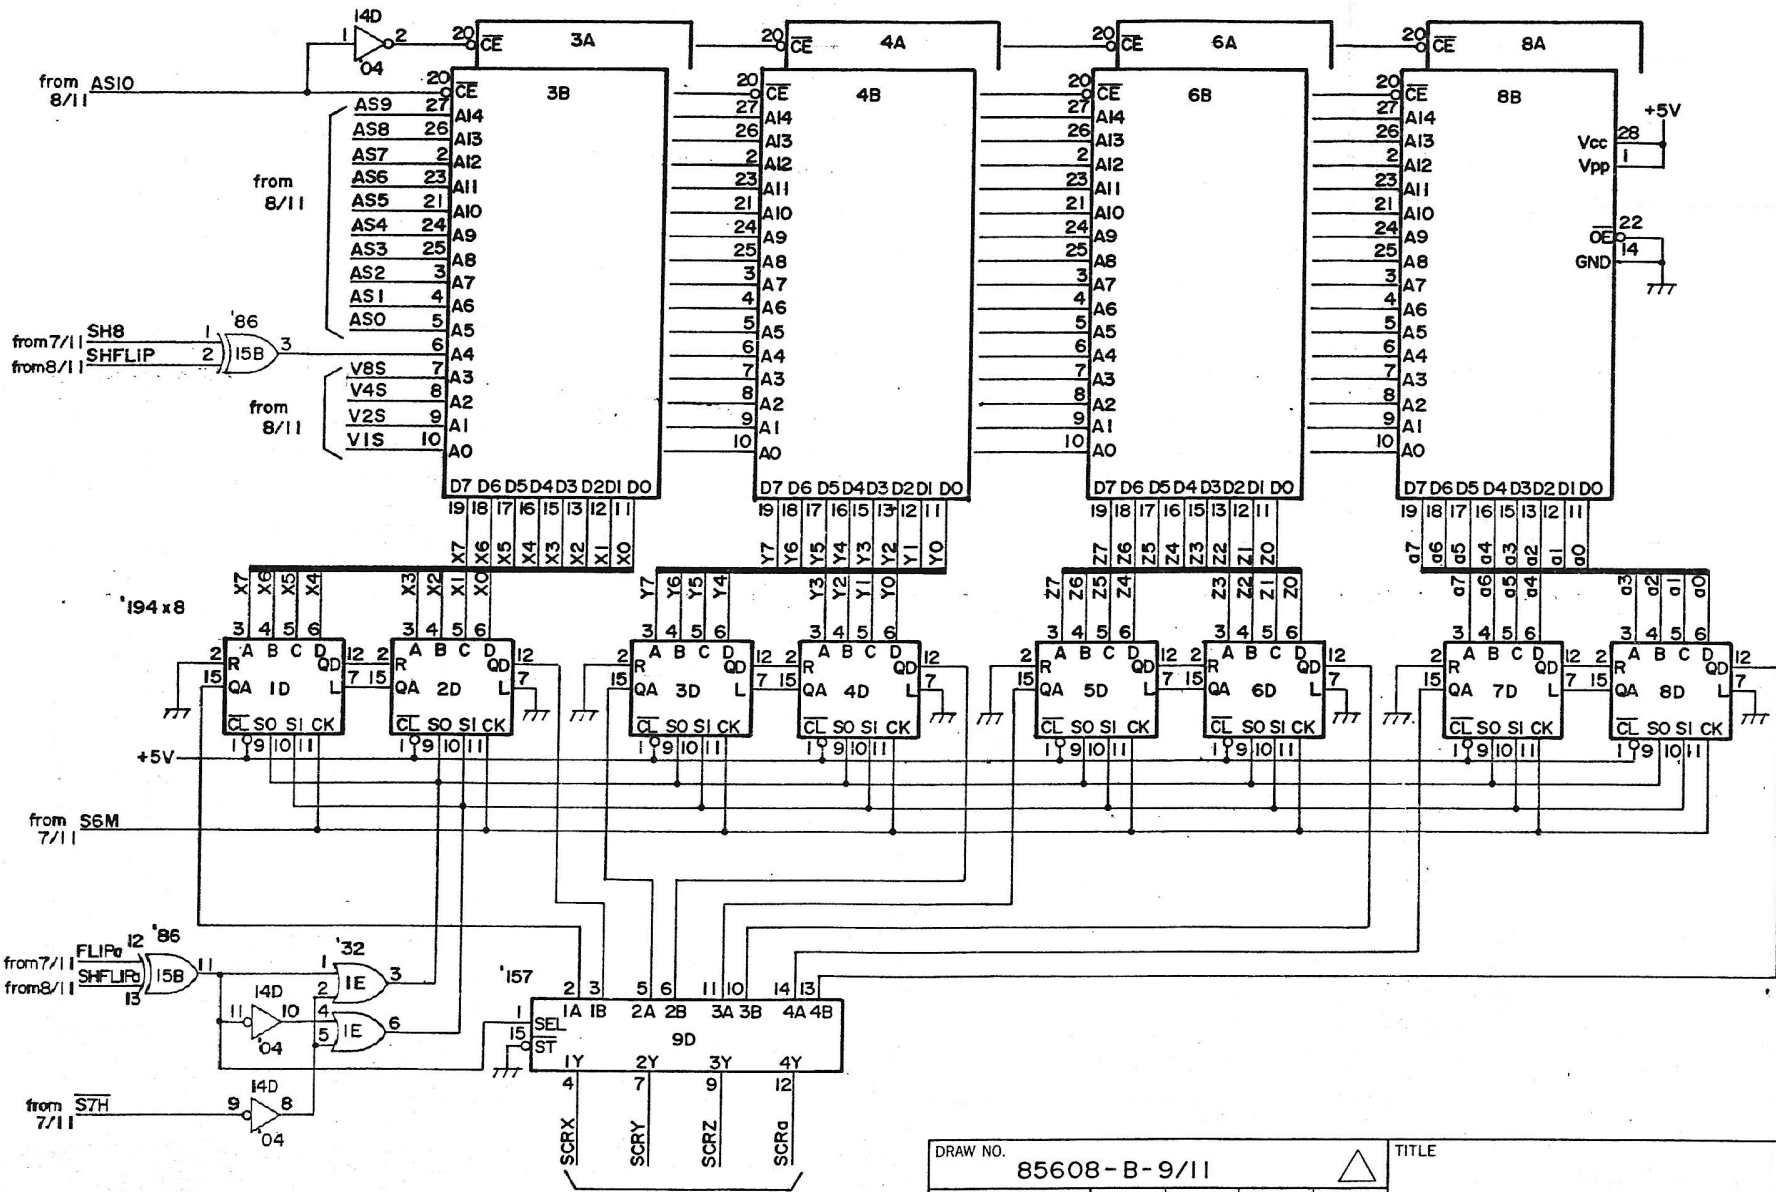

27256 x8

DRAW NO.		85608-B-9/11				TITLE	
DATE	DRAWN	CHECKED	DESIGNED	APPROVED			
SCALE					CAPCOM		
NTS							
		3RD	ANGLE	PROJECTION	DIM	IN mm	SHEET