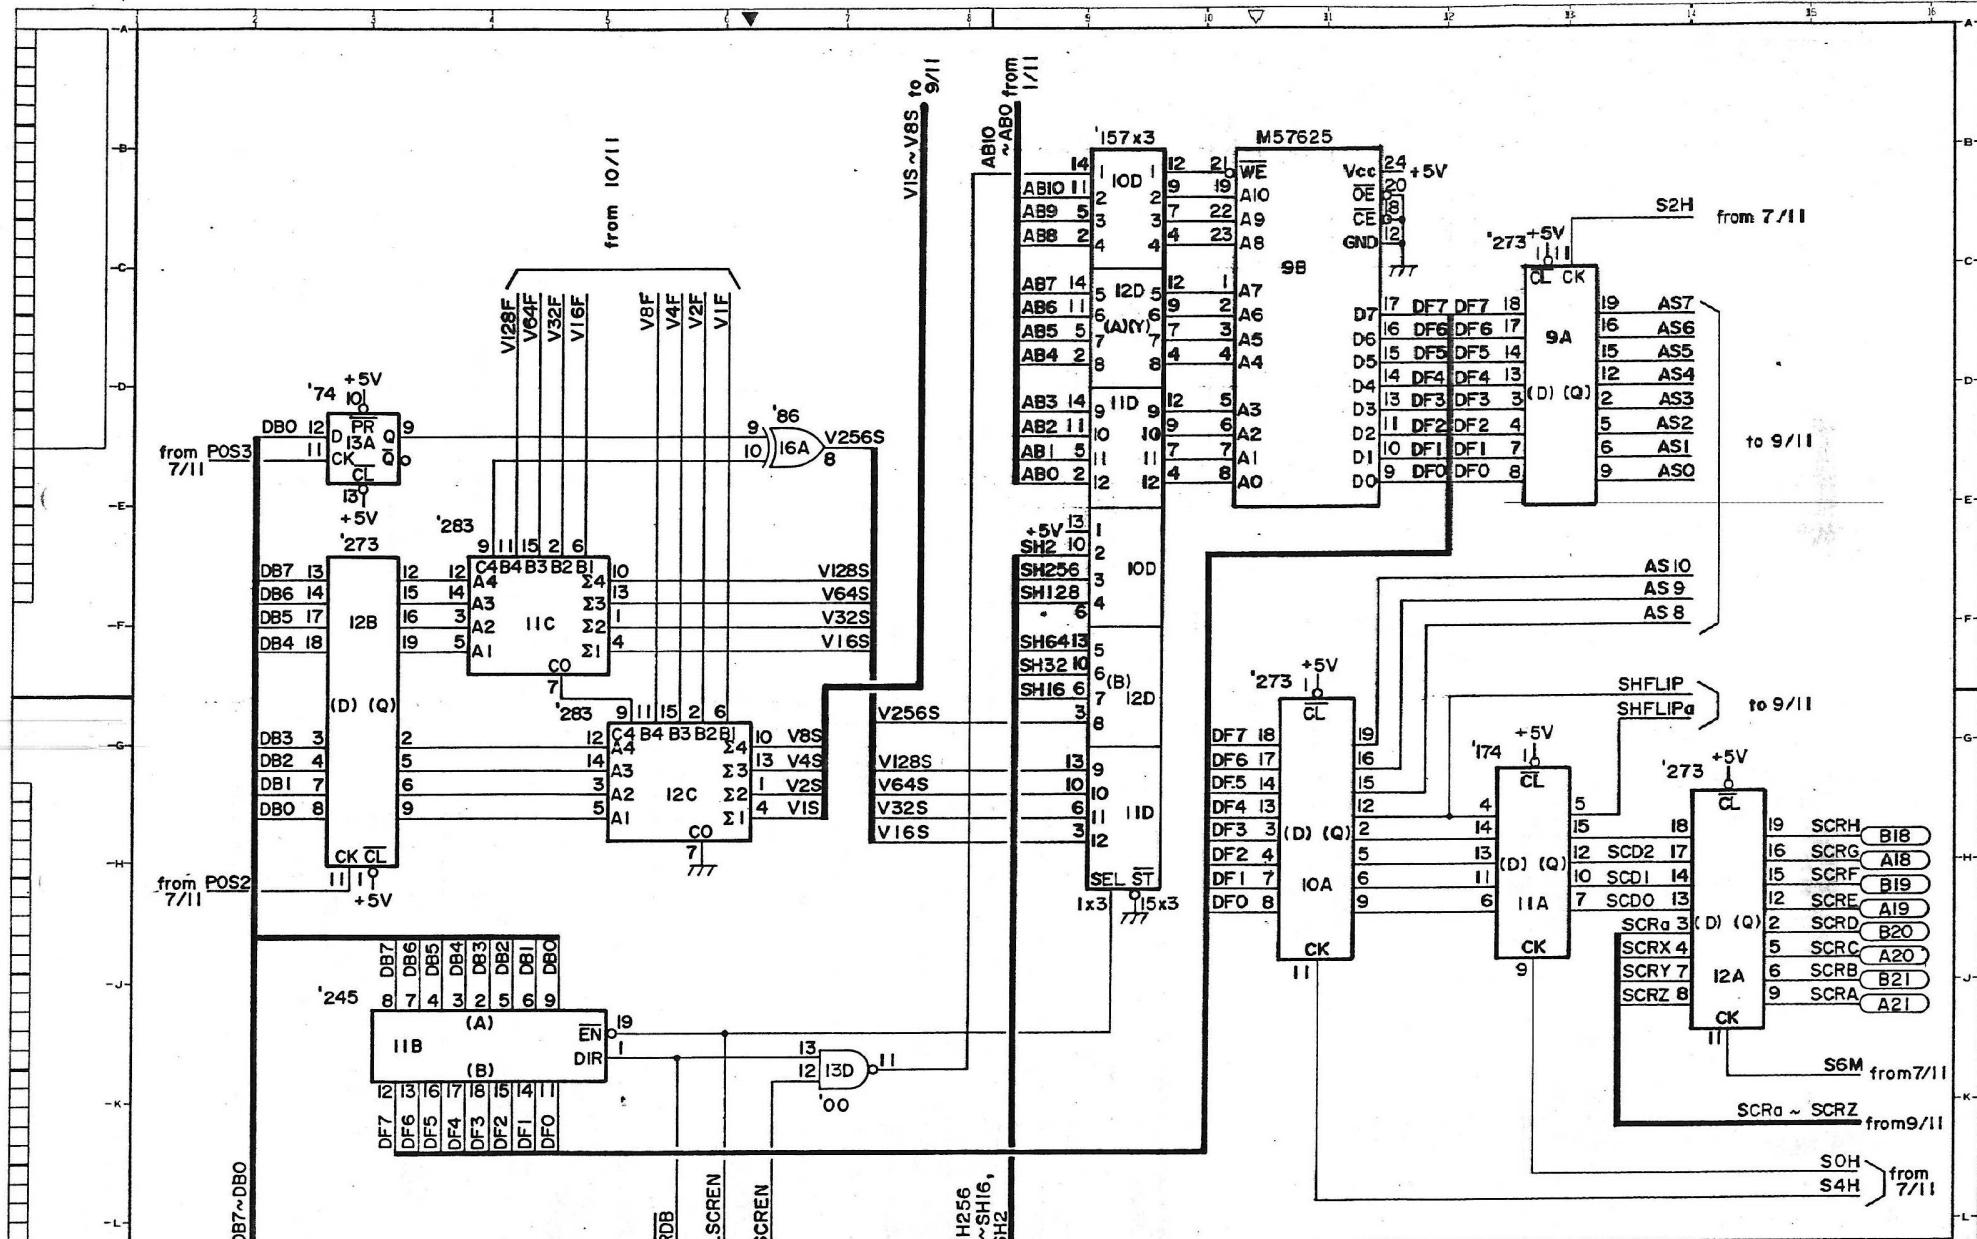

DRAW NO.					TITLE	
85608 - B - 8/11					SCROLL VIDEO RAM	
DATE	DRAWN	CHECKED	DESIGNED	APPROVED		
SCALE	NTS					
3RD			ANGLE	PROJECTION	DIM IN mm	SHEET

CAPCOM