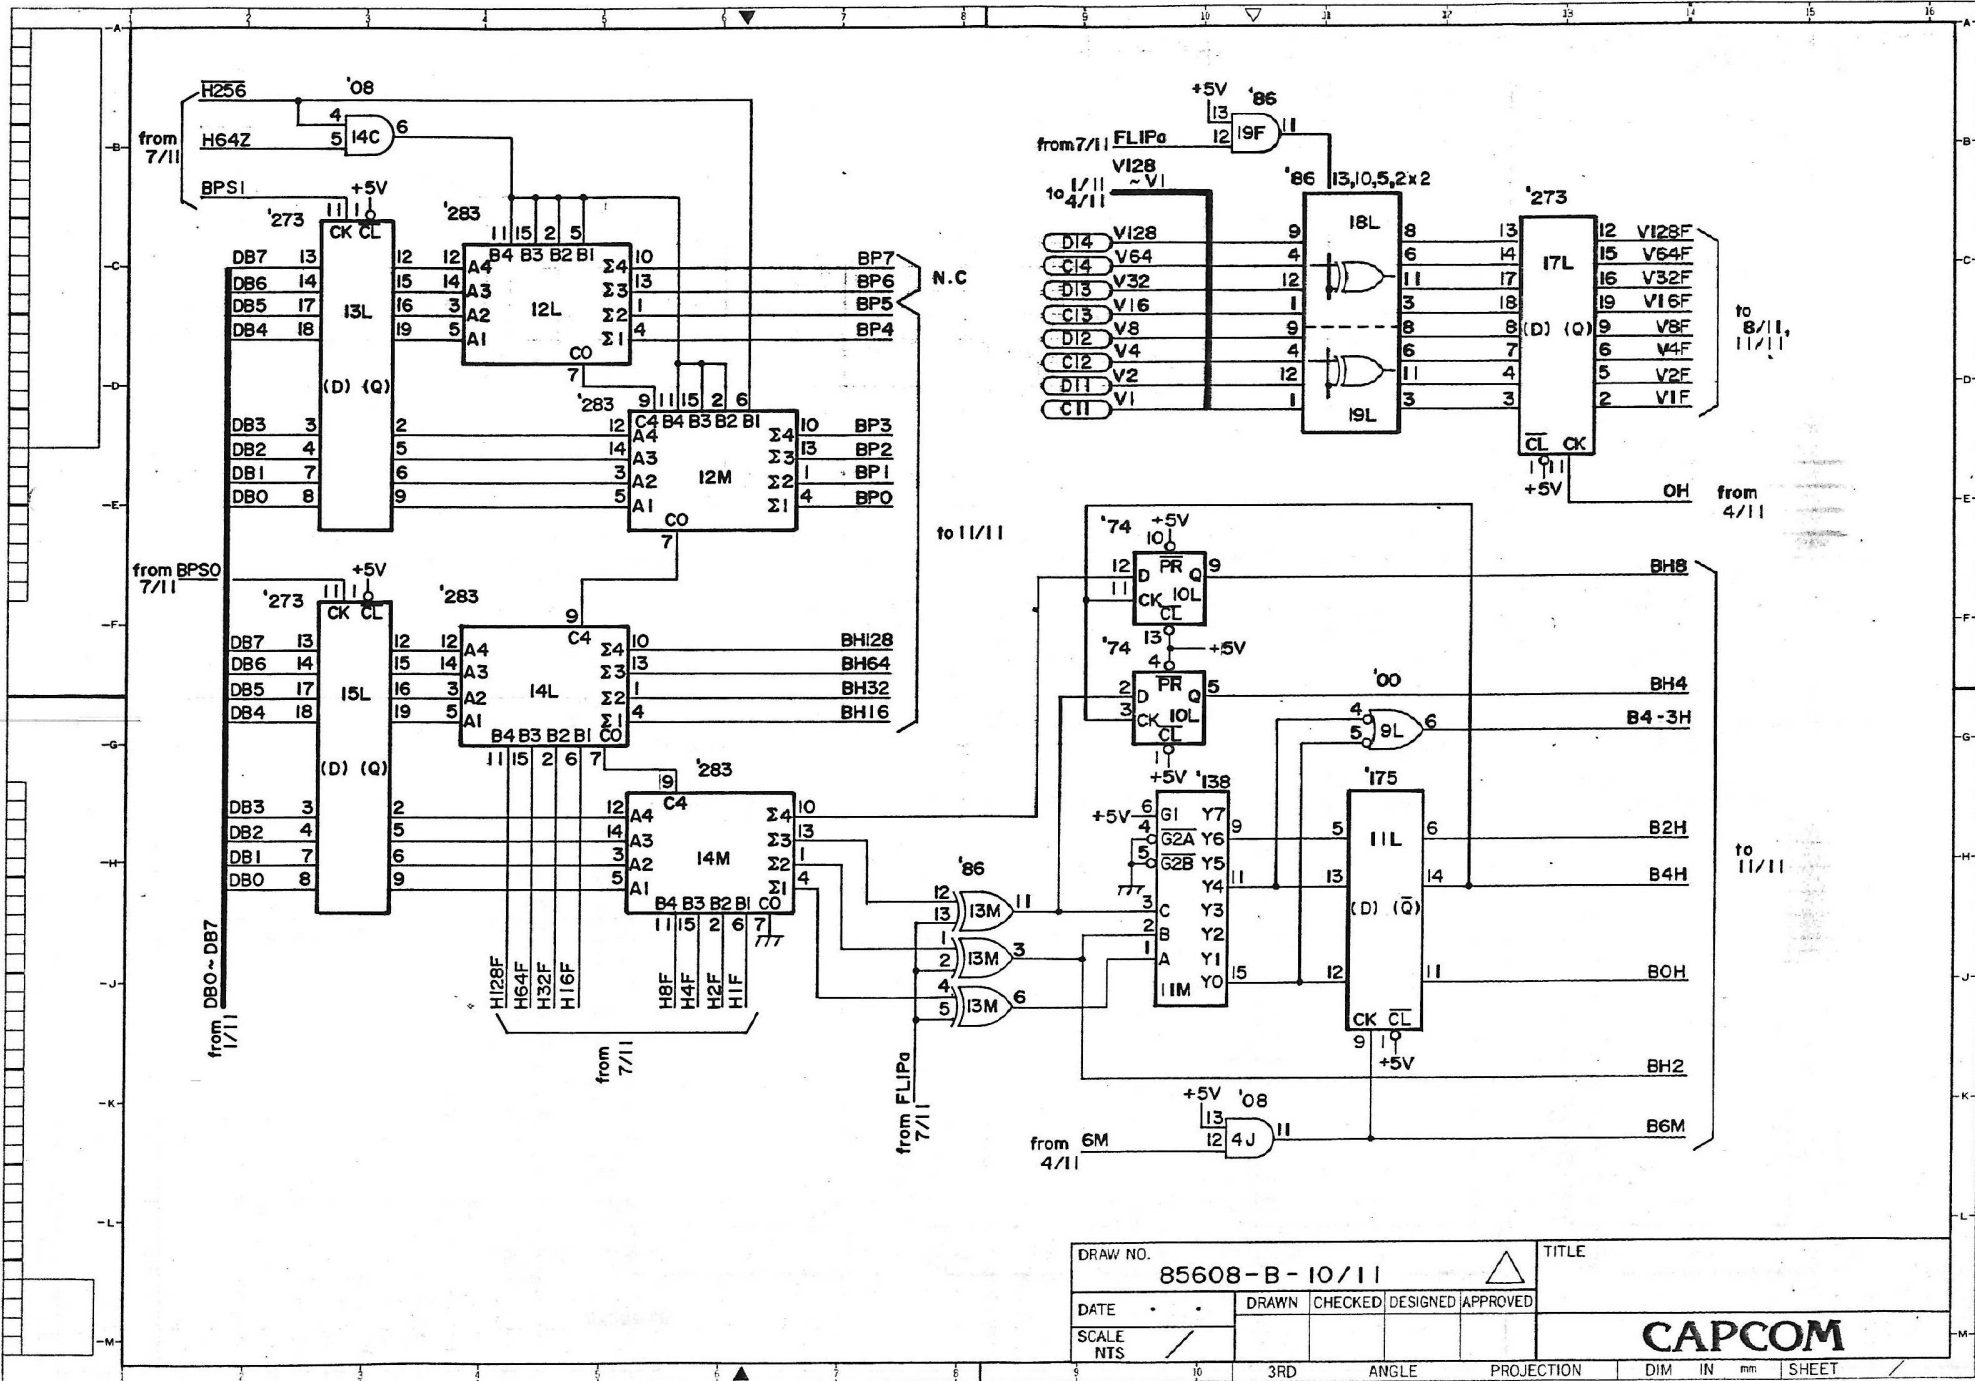

DRAW NO.		TITLE			
85608-B-10/11					
DATE	DRAWN	CHECKED	DESIGNED	APPROVED	
SCALE					
NTS					

CAPCOM