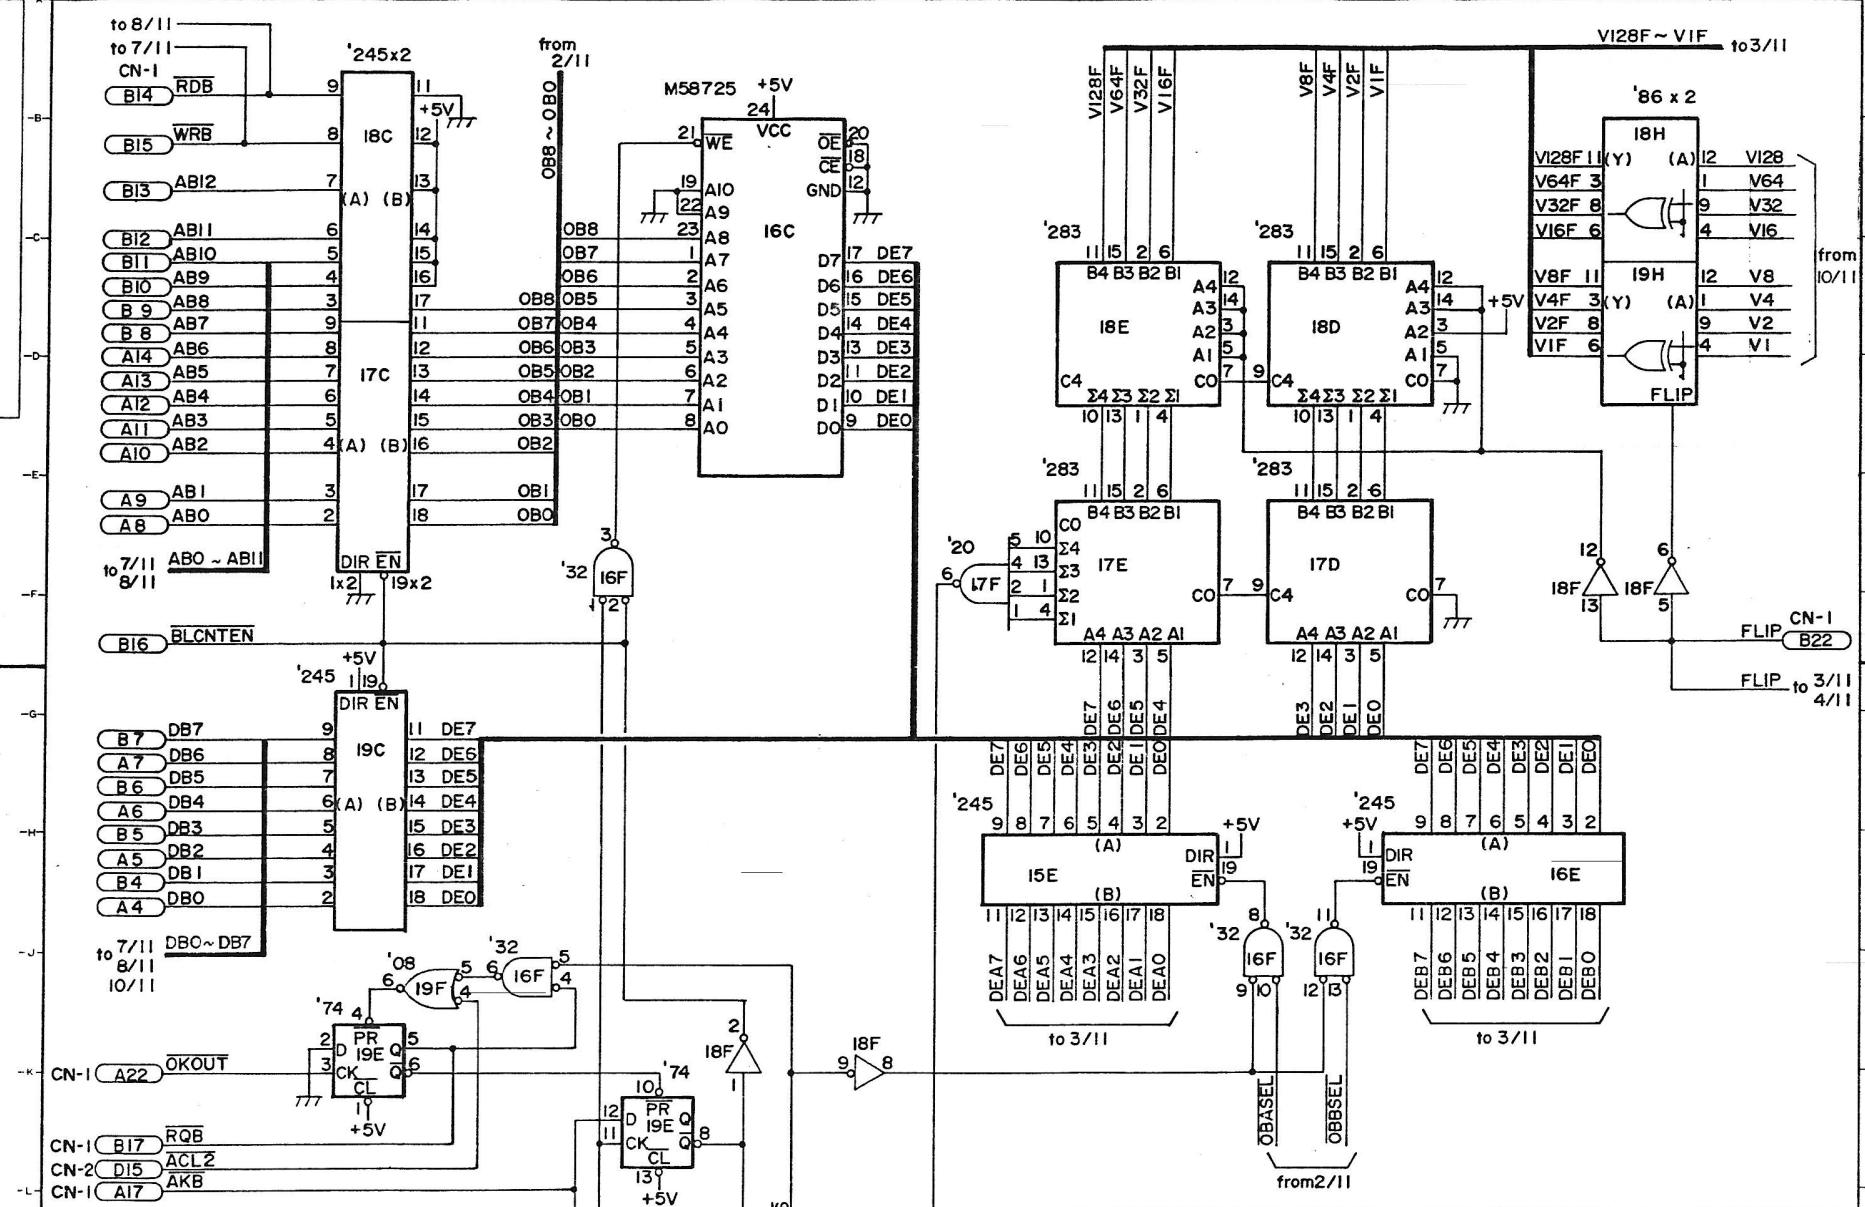

DRAW NO.		TITLE			
85608 - B - 1/11		96 OBJECTS DATA RAM			
DATE	DRAWN	CHECKED	DESIGNED	APPROVED	
SCALE	NTS				
3RD		ANGLE		PROJECTION	
DIM		IN		SHEET	

CAPCOM