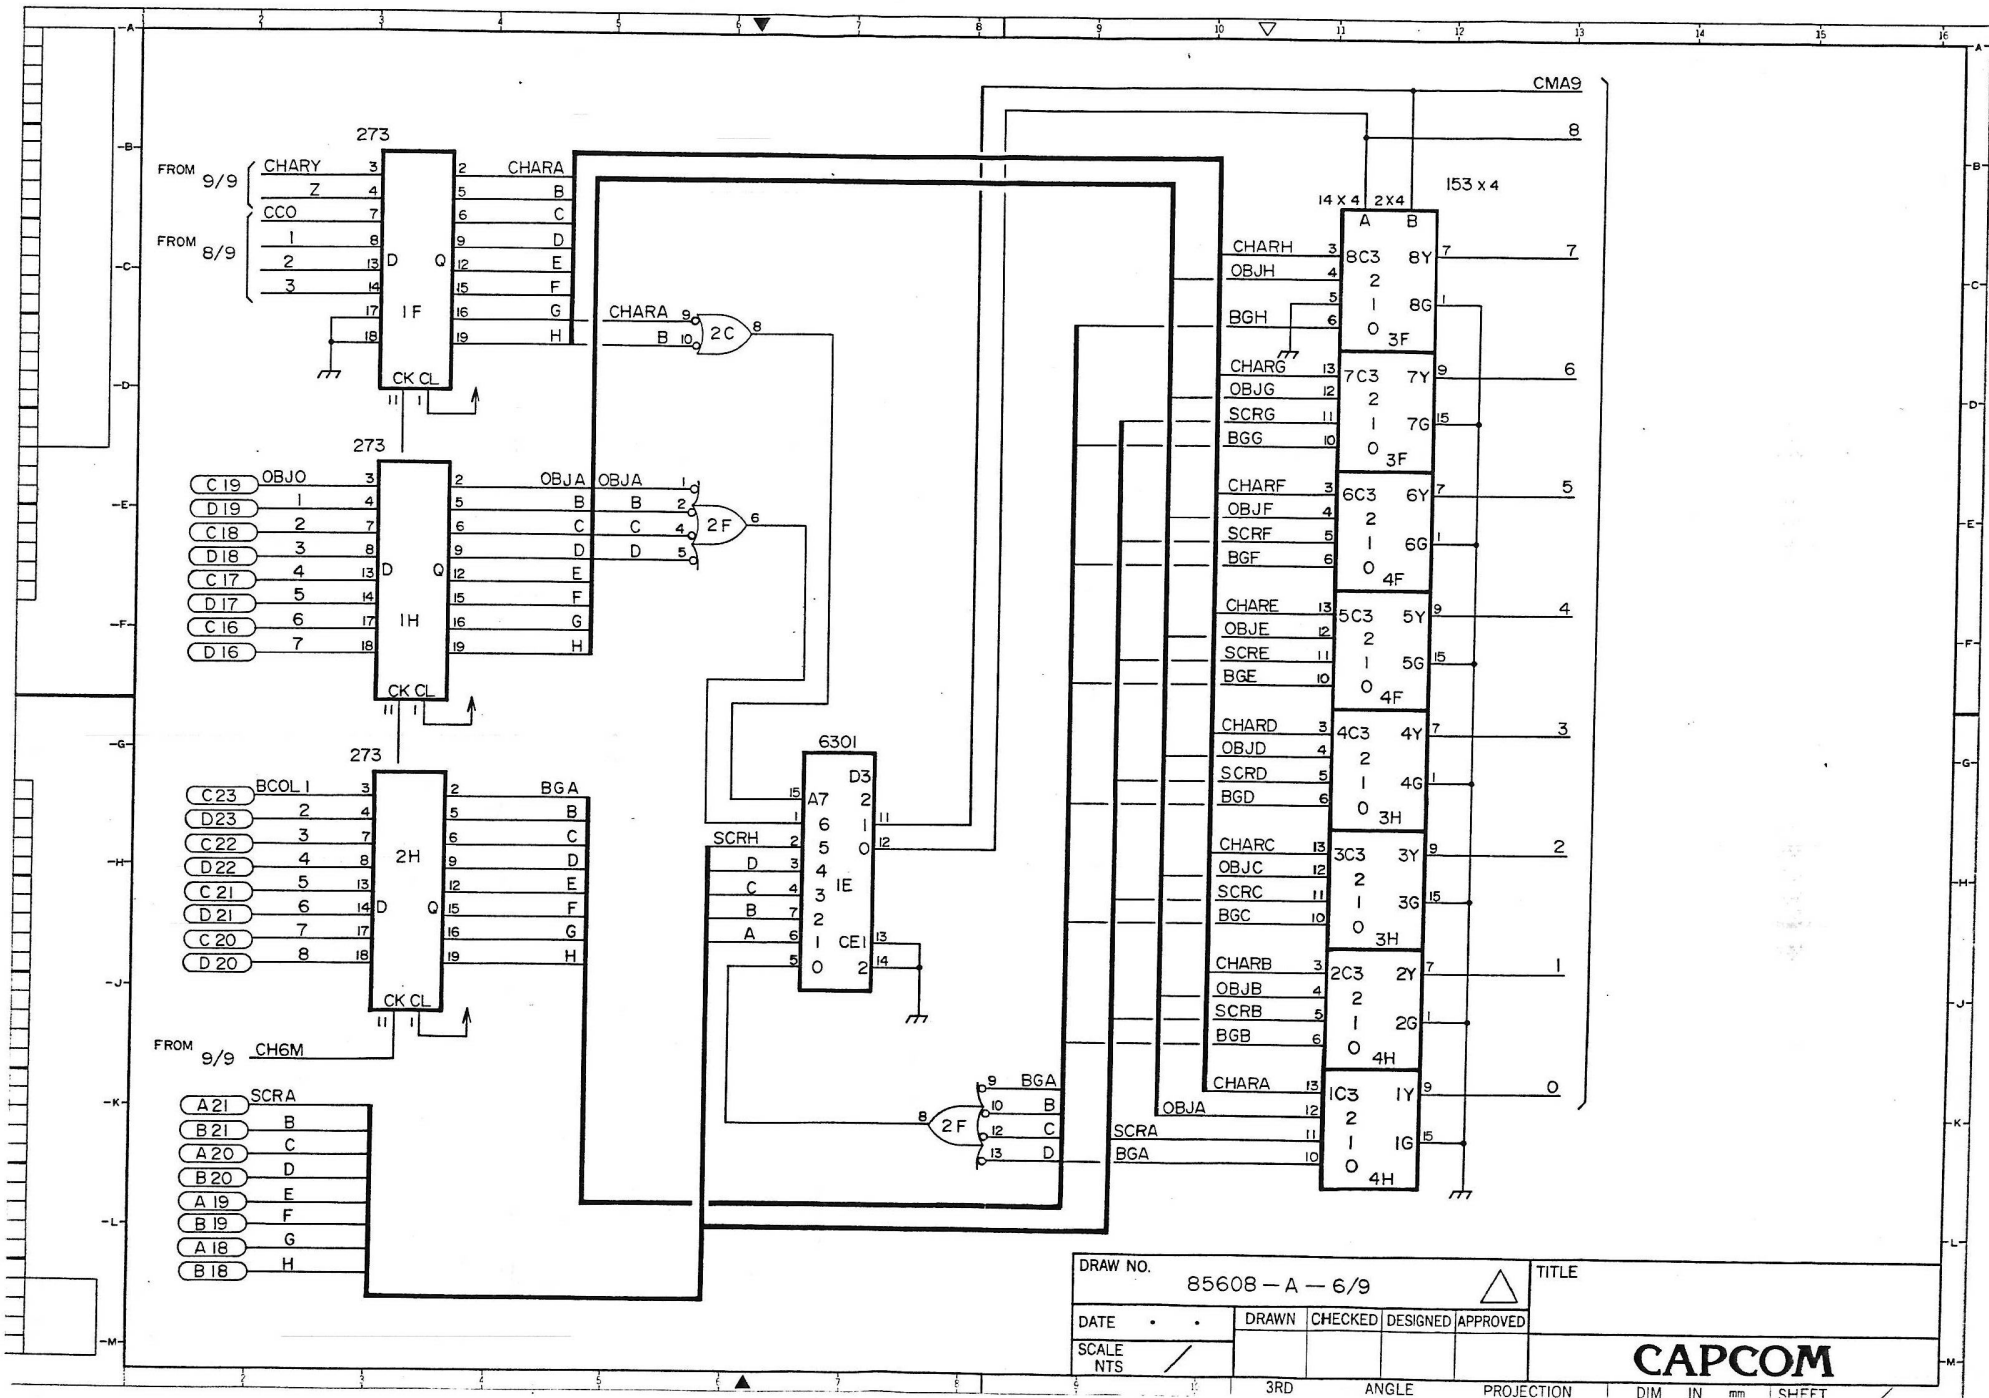

DRAW NO.		85608 - A - 6/9				TITLE	
DATE	DRAWN	CHECKED	DESIGNED	APPROVED			
SCALE							
NTS							

CAPCOM