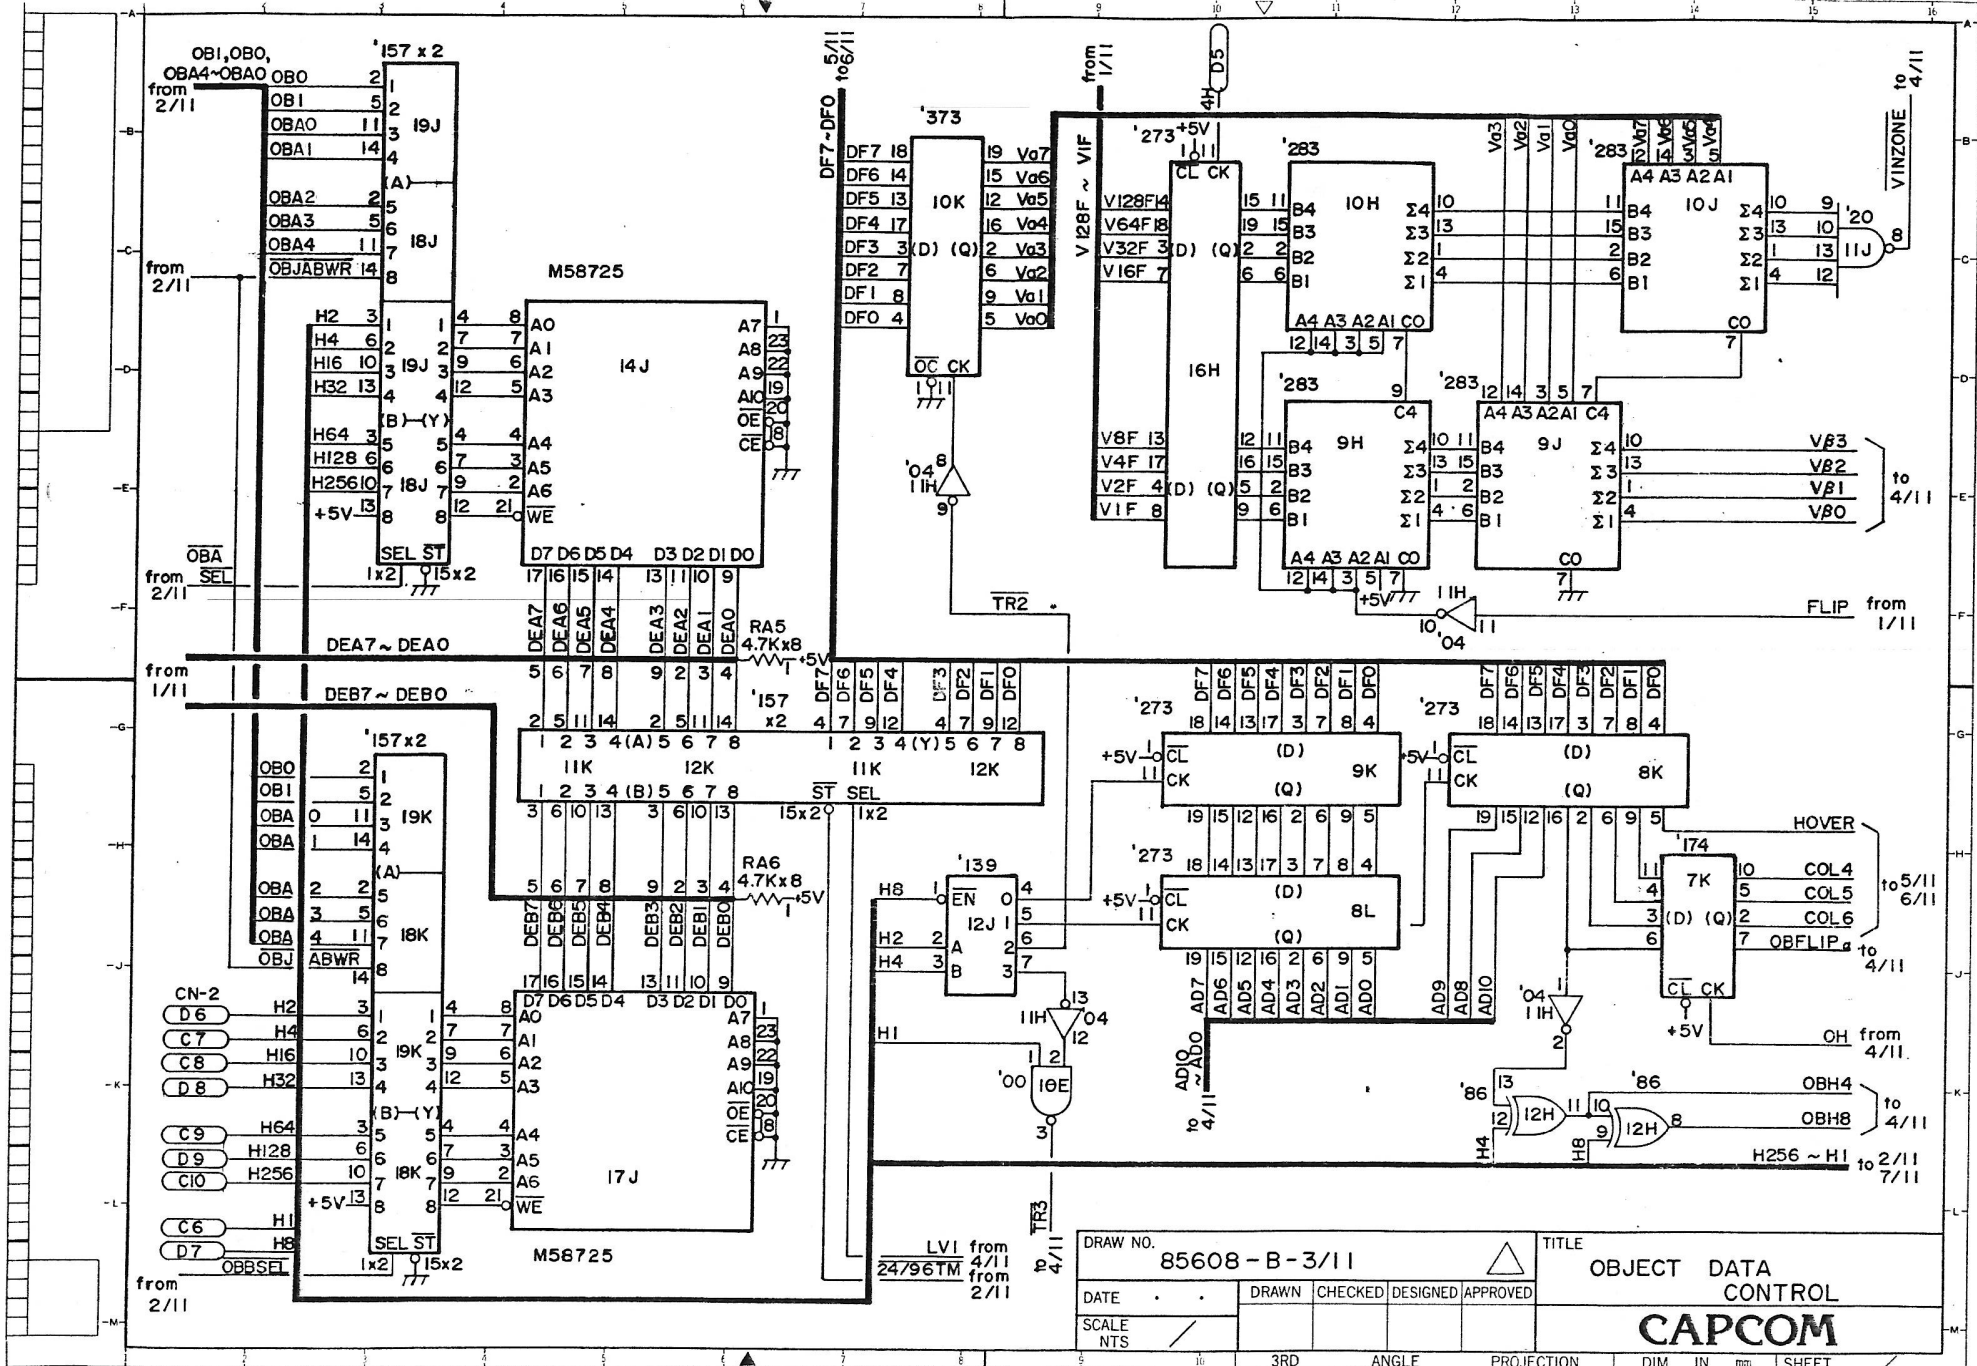

DRAW NO.		85608 - B - 3/11				TITLE	
DATE		DRAWN		CHECKED	DESIGNED	OBJECT DATA CONTROL	
SCALE		3RD		ANGLE	PROJECTION	DIM	IN mm
NTS						SHEET	

CAPCOM