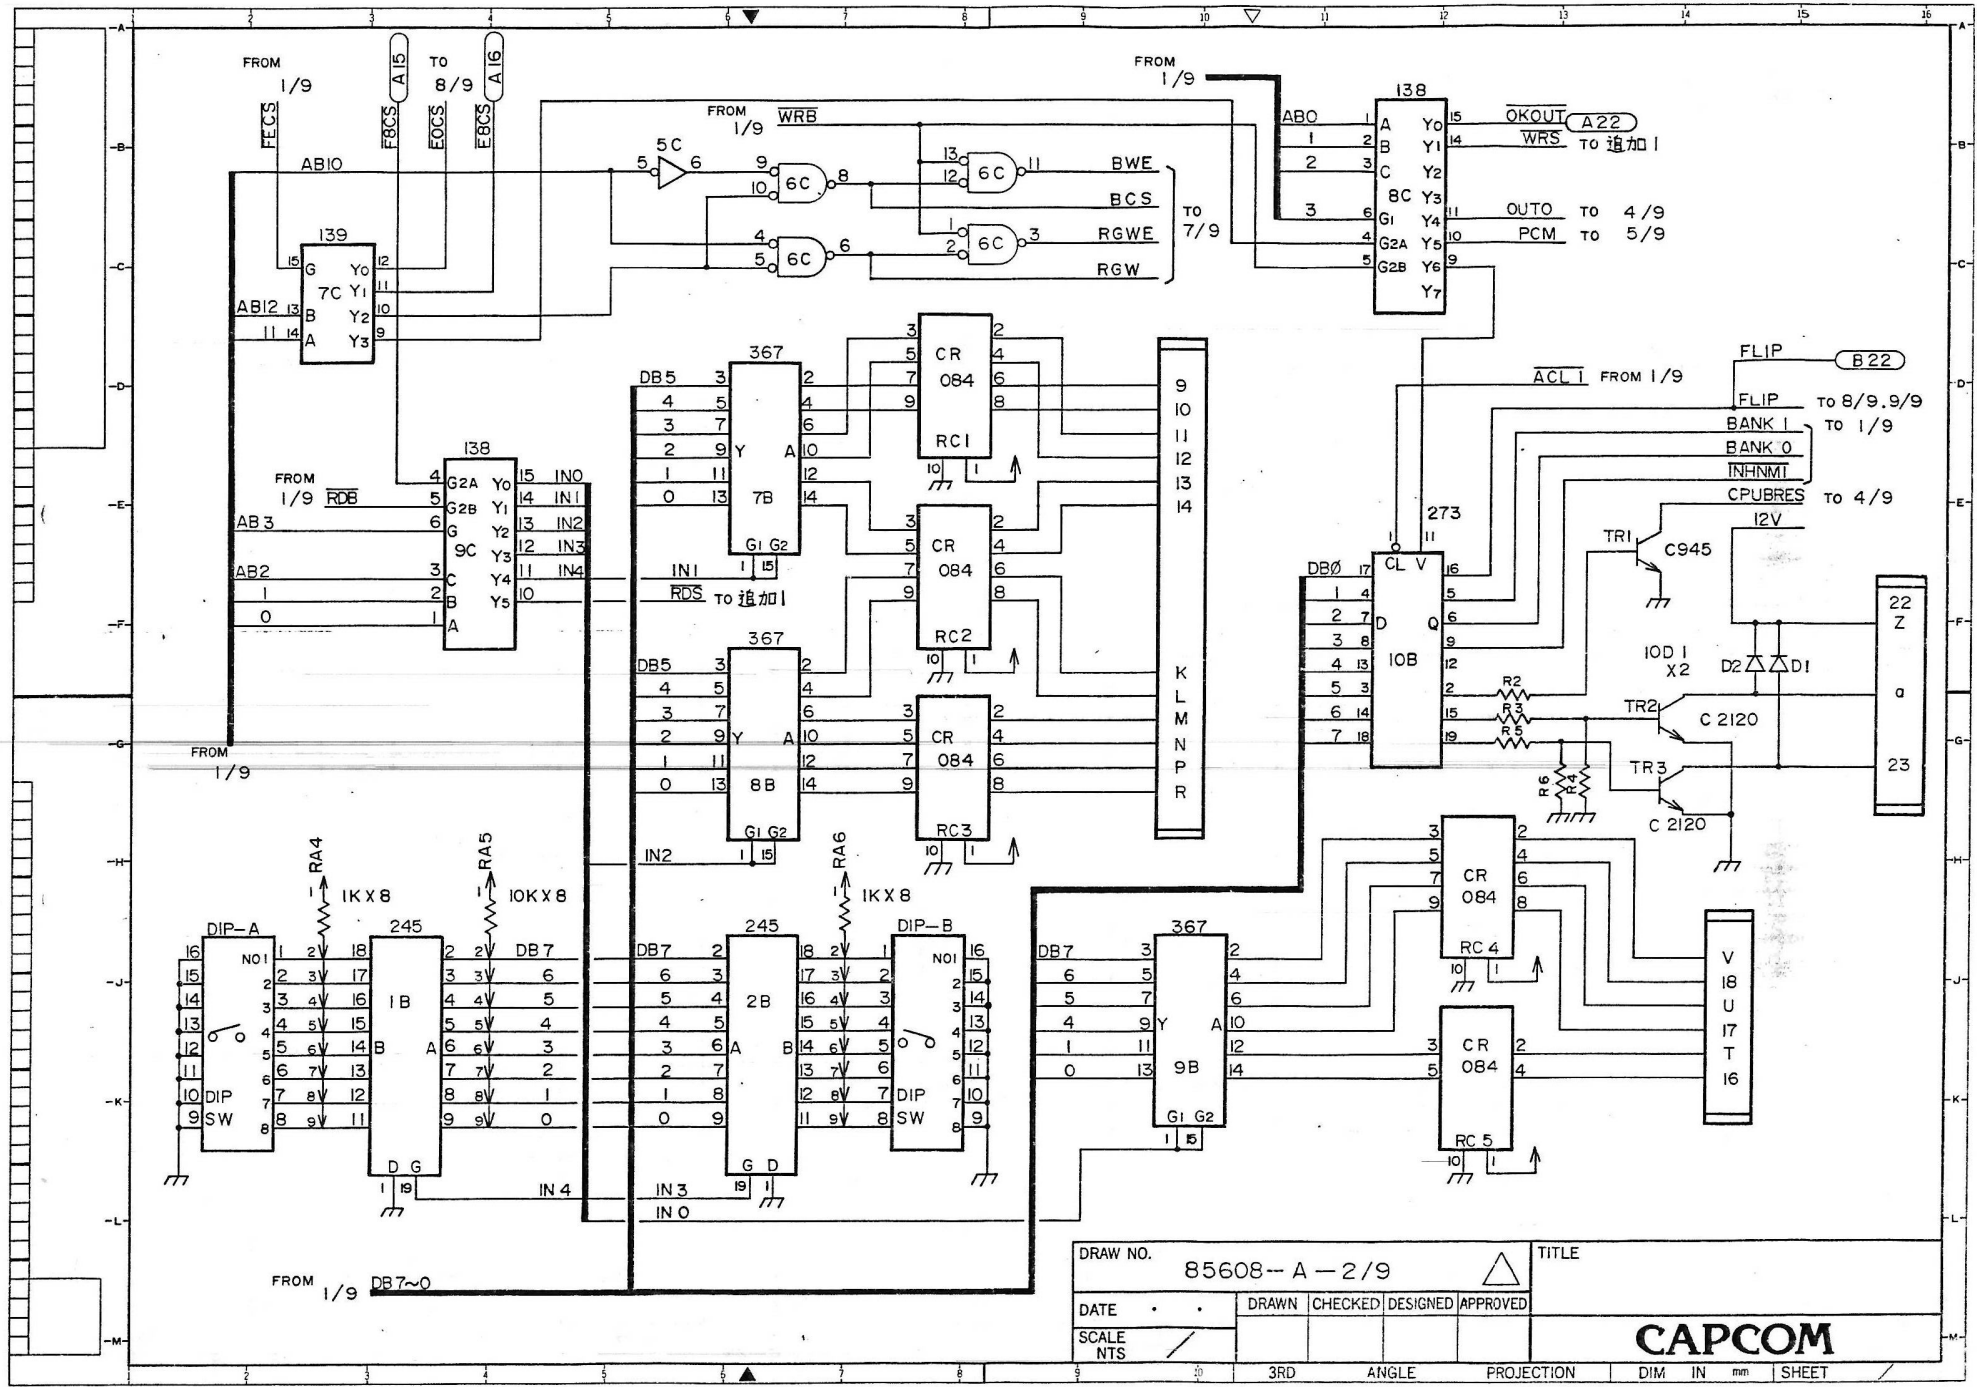

DRAW NO.	85608-A-1/9					TITLE	TROJAN	
DATE	DRAWN	CHECKED	DESIGNED	APPROVED				
SCALE					PROJECTION	DIM IN mm SHEET		

CAPCOM

DRAW NO. 85608--A-2/9

TITLE

DATE . . .	DRAWN	CHECKED	DESIGNED	APPROVED
SCALE NTS				