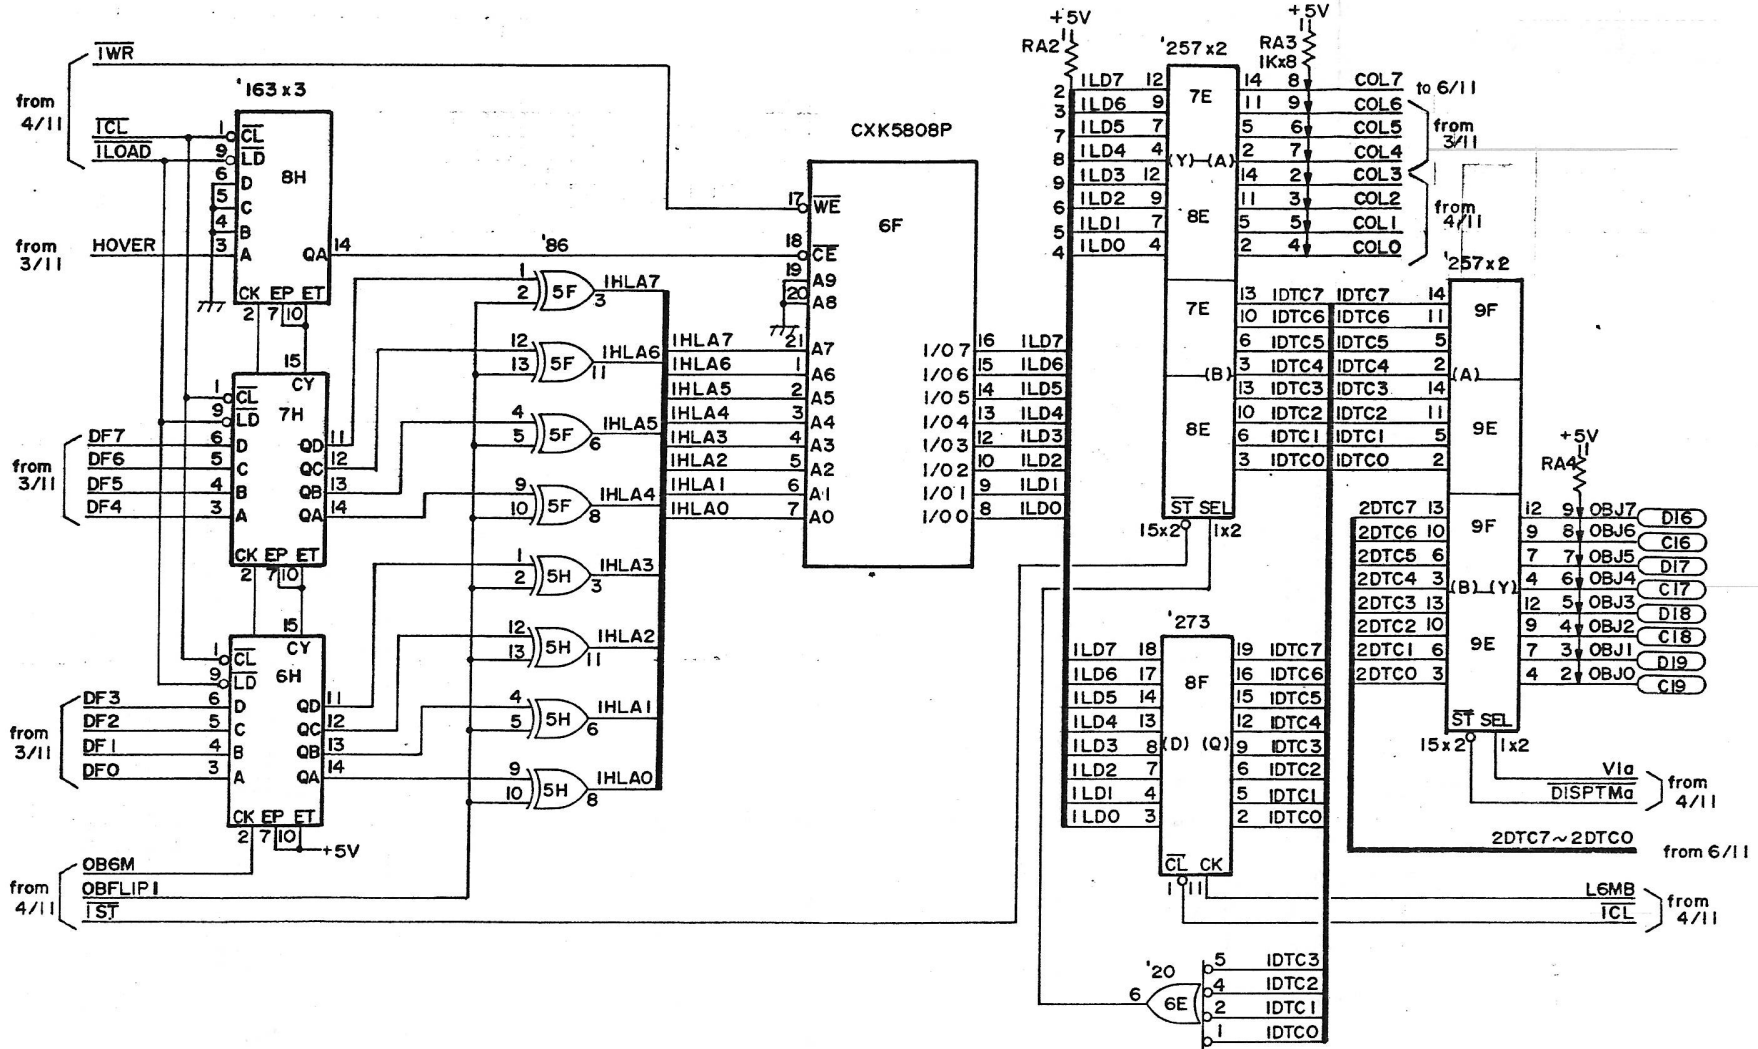

DRAW NO.		85608 - B - 5/11				TITLE	
DATE	DRAWN	CHECKED	DESIGNED	APPROVED	CAPCOM		
SCALE							
NTS					3RD	ANGLE	PROJECTION
					DIM	IN	mm
					SHEET